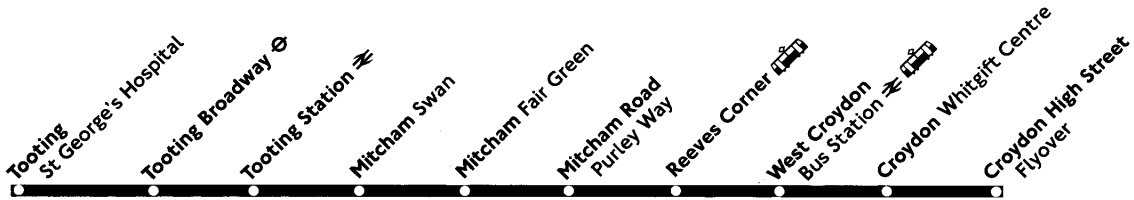

30.8.03 T50350

264

Tooting - Mitcham - Croydon

Daily

N264

Every night

Monday - Friday

	N264		N264 N264		N264 N264		N264 N264		N264 N264		N264 N264		N264 N264		N264 N264		
Tooting St George's Hospital	0012	0027	0052	0117	0142	Then	12	42	0412	0442	0457	0512	0527	0542	0557	Then	0659
Tooting Broadway Mitcham Road	0015	0030	0055	0120	0145	every	15	45	0415	0445	0500	0515	0530	0545	0600	about	0702
Tooting Station	0019	0034	0059	0124	0149	30 mins	19	49	0419	0449	0504	0519	0534	0549	0604	every	0706
Mitcham Fair Green	0024	0039	0104	0129	0154	at these	24	54	0424	0454	0509	0524	0539	0554	0609	12	0712
Mitcham Road Purley Way	0032	0047	0112	0137	0202	mins	32	02	0432	0502	0517	0532	0547	0602	0617	mins	0725
West Croydon Bus Station	0039	0054	0119	0144	0209	past the	39	09	0439	0509	0524	0539	0554	0609	0624	until	0735
Croydon High Street Flyover	0044	0059	0124	0149	0214	hour	44	14	0444	0514	0529	0544	0559	0614	0629		0742
Tooting St George's Hospital	0707			1824			1912	1927	1942	1957	Then	12	27	42	57		0012
Tooting Broadway Mitcham Road	0711	Then		1831	Then		1917	1931	1945	2000	every	15	30	45	00		0015
Tooting Station	0715	about		1837	about		1922	1935	1949	2004	15 mins	19	34	49	04		0019
Mitcham Fair Green	0721	every		1847	every		1930	1942	1955	2009	at these	24	39	54	09	until	0024
Mitcham Road Purley Way	0735	10 minutes		1901	12 minutes		1940	1951	2003	2017	mins	32	47	02	17		0032
West Croydon Bus Station	0746	until		1910	until		1948	1958	2010	2024	past the	39	54	09	24		0039
Croydon High Street Flyover	0753			1916			1953	2003	2015	2029	hour	44	59	14	29		0044