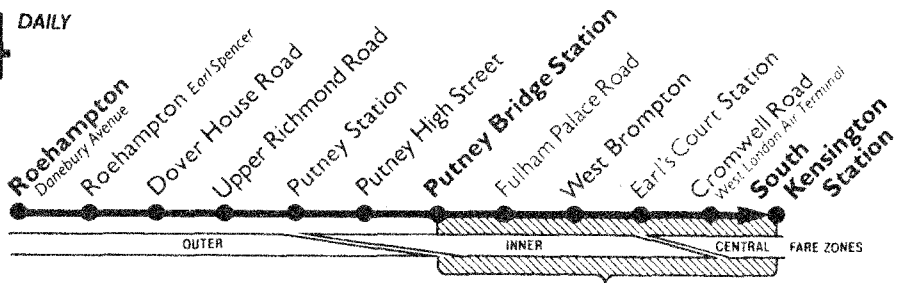

Please have your fare ready to **PAY THE DRIVER**

Mondays to Saturdays

Mondays to Fridays

NOTE Between Roehampton Danebury Avenue and Putney Bridge extra buses provide a service every 7-10 minutes until 18:00.

Roehampton Danebury Avenue*	06:40	06:55	07:05	07:12	07:25	07:38	07:53	08:08	08:23	08:38	08:54	09:10	09:25	09:42	10:07	10:22	10:42
Roehampton Earl Spencer	06:43	06:58	07:08	07:15	07:28	07:43	07:58	08:13	08:28	08:43	08:59	09:15	09:30	09:45	10:05	10:25	10:45
Upper Richmond Rd. Dover House Rd. Putney Station	06:48	07:03	07:13	07:20	07:35	07:50	08:05	08:20	08:35	08:50	09:06	09:22	09:37	09:52	10:12	10:32	10:52
Putney Bridge North End	06:52	07:07	07:17	07:27	07:42	07:57	08:12	08:27	08:42	08:57	09:13	09:29	09:44	09:59	10:19	10:39	10:59
Fulham Palace Road Little Road	06:50	06:57	07:12	07:22	07:32	07:47	08:02	08:17	08:32	08:47	09:02	09:18	09:34	09:49	10:04	10:24	10:44
Earls Court Station	06:56	07:03	07:19	07:28	07:41	07:56	08:11	08:26	08:41	08:56	09:11	09:27	09:43	09:57	10:12	10:32	10:52
South Kensington Station	07:03	07:10	07:25	07:35	07:50	08:05	08:20	08:35	08:50	09:05	09:20	09:36	09:52	10:05	10:20	10:40	11:00
South Kensington Station	07:11	07:15	07:33	07:45	08:03	08:18	08:33	08:48	09:03	09:18	09:33	09:45	10:01	10:14	10:29	10:49	11:09

Additional buses, Mondays to Fridays: Roehampton Danebury Avenue - Minstead Gardens to Putney Station at 18:12, 18:27, 18:42, 18:57, 19:11 and 19:59.

Saturdays

NOTE Between Roehampton Danebury Avenue and Putney Bridge extra buses provide a service every 7-8 minutes during shopping hours.

Roehampton Danebury Avenue*	06:40	07:00	07:20	07:40	08:00	08:20	08:37	08:49	09:03	09:10	09:18	09:23	09:41	09:49	10:03	10:15	10:33
Roehampton Earl Spencer	06:43	07:03	07:23	07:43	08:03	08:23	08:40	08:52	09:06	09:13	09:21	09:36	09:44	09:52	10:07	10:22	10:37
Upper Richmond Rd. Dover House Rd. Putney Station	06:48	07:08	07:28	07:48	08:08	08:28	08:45	08:57	09:11	09:18	09:26	09:41	09:49	09:58	10:13	10:28	10:43
Putney Bridge North End	06:52	07:12	07:32	07:52	08:12	08:32	08:49	09:01	09:16	09:23	09:31	09:46	09:54	10:03	10:19	10:34	10:49
Fulham Palace Road Little Road	06:50	06:57	07:17	07:37	07:57	08:17	08:37	08:54	09:06	09:21	09:28	09:36	09:51	09:59	10:09	10:25	10:40
Earls Court Station	06:56	07:03	07:23	07:43	08:03	08:23	08:43	09:00	09:12	09:24	09:42	09:57	10:06	10:16	10:32	10:47	11:02
South Kensington Station	07:03	07:10	07:30	07:50	08:10	08:30	08:50	09:07	09:19	09:34	A	09:49	10:04	10:14	10:24	10:40	11:05
South Kensington Station	07:11	07:18	07:38	07:58	08:18	08:38	08:58	09:15	09:27	09:42		09:57	10:15	10:25	10:35	10:51	11:06

Sundays (and National Public Holidays)