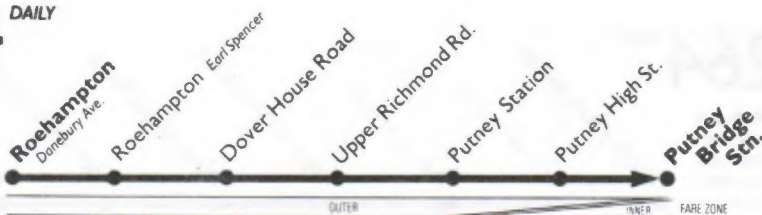

Pay as you enter bus, please have your fare ready.

Mondays to Fridays

Roehampton Danebury Avenue ★	0700	0715	0725	0735	Then at these minutes past each hour	45	55	05	15	25	35	0925	0935	0946	1001	1016	1031	1046	
Roehampton Earl Spencer	0703	0718	0729	0740		50	00	10	20	30	40	0930	0938	0949	1004	1019	1034	1049	
Upp. Richmond Rd. Dover House Road	0708	0723	0734	0747		57	07	17	27	37	47	UNTIL	0937	0945	0956	1011	1026	1041	1056
Putney Station	0712	0727	0739	0754		04	14	24	34	44	54	0944	0952	1003	1018	1033	1048	1103	
Putney Bridge Station	0718	0733	0745	0800		10	20	30	40	50	00	0950	0958	1009	1024	1039	1054	1109	
Roehampton Danebury Avenue ★	1101	Then at these minutes past each hour	16	31	46	01	1516	1531	1546	1601	1615	1630	1641	1651	1700	1710	1720		
Roehampton Earl Spencer	1104		19	34	49	04	1519	1534	1549	1604	1618	1633	1644	1654	1703	1713	1723		
Upp. Richmond Rd. Dover House Road	1111		26	41	56	11	UNTIL	1526	1540	1555	1610	1624	1639	1650	1700	1709	1719	1729	
Putney Station	1118		33	48	03	18	1533	1546	1601	1616	1630	1645	1656	1706	1715	1725	1735		
Putney Bridge Station	1124		39	54	09	24	1539	1552	1607	1622	1636	1651	1702	1712	1721	1731	1741		
Roehampton Danebury Avenue ★	1730	1740	1750	1800	1810	1823	1830	1846	1852	1908	1916	Then at these minutes past each hour	36	56	16	2256	2316		
Roehampton Earl Spencer	1733	1743	1753	1803	1813	1826	1833	1849	1855	1911	1919		39	59	19	2259	2319		
Upp. Richmond Rd. Dover House Road	1739	1749	1759	1809	1819	1832	1838	1854	1900	1916	1924		44	04	24	UNTIL	2304	2324	
Putney Station	1745	1755	1805	1815	1825	1838	1842	1858	1904	1920	1928		48	08	28	2308	2328		
Putney Bridge Station	1751	1801	1811	1821	1831	1844	....	1904	....	1926	1934		54	14	34	2314	....		
Roehampton Danebury Avenue ★	2336	2356																	
Roehampton Earl Spencer	2339	2359																	
Upp. Richmond Rd. Dover House Road	2344	0004																	
Putney Station	2348	0008																	
Putney Bridge Station	....	....																	

Saturdays

Roehampton Danebury Avenue ★	0645	0715	0745	0815	0842	0902	0922	0942	1002	Then at these minutes past each hour	22	42	02	1742	1802	1821	1838	
Roehampton Earl Spencer	0648	0718	0748	0818	0845	0905	0925	0945	1006		26	46	06	1746	1806	1824	1841	
Upp. Richmond Rd. Dover House Road	0653	0723	0753	0823	0850	0910	0930	0950	1012		32	52	12	UNTIL	1752	1812	1829	1846
Putney Station	0657	0727	0757	0827	0854	0915	0935	0956	1018		38	58	18	1758	1818	1833	1850	
Putney Bridge Station	0703	0733	0803	0833	0900	0921	0941	1003	1025		45	05	25	1805	1822	1839	1856	
Roehampton Danebury Avenue ★	1856	Then at these minutes past each hour	16	36	56	2256	2316	2336	2356									
Roehampton Earl Spencer	1859		19	39	59	2259	2319	2339	2359									
Upp. Richmond Rd. Dover House Road	1904		24	44	04	UNTIL	2304	2324	2349	0004								
Putney Station	1908		28	48	08	2308	2328	2348	0008									
Putney Bridge Station	1914		34	54	14	2314	....	....	....									

Sundays (and National Public Holidays)