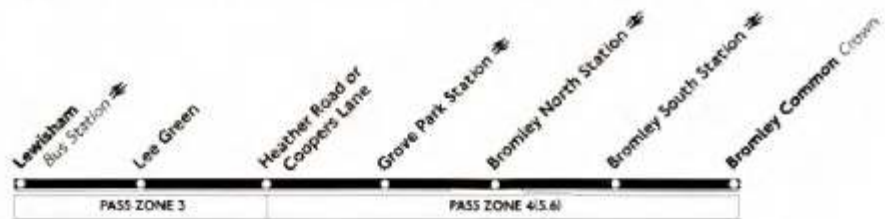

## Lewisham - Grove Park - Bromley Common

On Mondays to Saturdays, some evening journeys continue to Locks Bottom, Farnborough and Green Street Green.

G - Continues to Green Street Green via Locks Bottom and Farnborough.