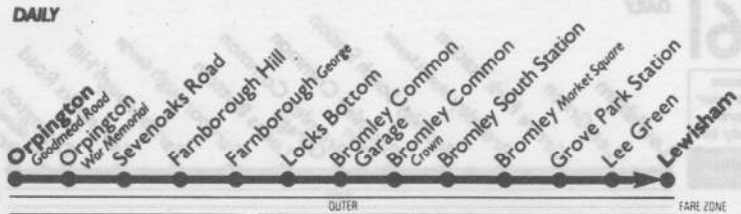

Please have your fare ready to PAY THE DRIVER

Mondays to Fridays

NOTE Between Bromley Common Garage and Lewisham extra buses provide a service every 10 minutes until 1800.

Orpington Goodnead Road	0645	0705	0724	0743	0803	0823	0843	0903	0923	0942	1001	1021					
Orpington War Memorial	0650	0710	0729	0748	0808	0828	0848	0908	0928	0947	1006	1026					
Farmborough George	0659	0719	0738	0757	0817	0837	0857	0917	0938	0957	1016	1037					
Bromley Common Garage	0505	0525	0542	Then every 8-9 minutes until	0658	0706	0726	0745	0804	0824	0844	0904	0924	0944	1003	1022	1042
Bromley South Station	0513	0533	0550	0707	0717	0737	0757	0817	0837	0857	0916	0935	0954	1013	1032	1052	
Bromley Market Square	0516	0536	0553	0710	0720	0740	0800	0820	0840	0900	0919	0938	0957	1016	1035	1055	
Grove Park Station	0524	0544	0601	0719	0729	0749	0809	0829	0849	0909	0928	0947	1006	1025	1044	1104	
Lee Green Old Tigers Head	0533	0553	0610	0731	0741	0801	0821	0841	0901	0921	0940	0959	1018	1037	1056	1116	
Lewisham Bus Station	0540	0600	0617	0740	0750	0810	0830	0850	0910	0930	0949	1007	1026	1045	1104	1124	

Saturdays

NOTE Between Bromley Common Garage and Lewisham extra buses provide a service every 7-10 minutes until 1730.

Orpington Goodnead Road	0641	0701	0721	0741	0801	0821	0841	0900	0916	0930	0944	0958						
Orpington War Memorial	0646	0706	0726	0746	0806	0826	0846	0905	0921	0935	0949	1005						
Farmborough George	0654	0714	0734	0754	0814	0834	0854	0913	0929	0943	0959	1015						
Bromley Common Garage	0520	0530	0540	0600	0620	0640	0700	0720	0740	0800	0820	0840	0900	0919	0935	0949	1007	1023
Bromley South Station	0528	0538	0548	0608	0628	0648	0708	0728	0748	0808	0828	0848	0909	0928	0944	0958	1019	1035
Bromley Market Square	0531	0541	0551	0611	0631	0651	0711	0731	0751	0811	0831	0851	0912	0931	0947	1001	1026	1042
Grove Park Station	0539	0549	0559	0619	0639	0659	0719	0739	0759	0819	0839	0859	0920	0939	0955	1011	1036	1052
Lee Green Old Tigers Head	0549	0609	0629	0649	0709	0729	0749	0809	0829	0849	0909	0930	0950	1007	1023	1048	1104	
Lewisham Bus Station	0554	0614	0634	0654	0714	0734	0754	0814	0834	0854	0914	0936	0957	1014	1030	1055	1111	

Sundays (and National Public Holidays)

Orpington Goodnead Road	0705	0740	0815	0850	0914	0944	1011	1037	1307	1337	2307	2337			
Orpington War Memorial	0710	0745	0820	0855	0919	0949	1016	1042	1312	1342	2312	2342			
Farmborough George	0717	0752	0827	0902	0926	0956	1023	1050	1320	1350	2320	2350			
Bromley Common Garage	0616	0630	0651	0723	0758	0833	0908	0932	1002	1029	1056	1326	1356	2326	2356
Bromley South Station	0624	0638	0659	0731	0806	0841	0916	0940	1010	1037	1106	1336	1404	2334	---
Bromley Market Square	0626	0640	0701	0733	0808	0843	0918	0942	1012	1039	1109	1339	1407	2337	---
Grove Park Station	A 0646	A 0739	0814	0849	0924	0948	1018	1047	1117	1347	1415	2345	---	---	
Lee Green Old Tigers Head	0655	0748	0823	0858	0933	0957	1027	1057	1127	1357	1425	2355	---	---	
Lewisham Bus Station	0700	0753	0828	0903	0938	1002	1032	1102	1132	1402	1430	2400	---	---	

A - Continues to Bromley North Station.

London Regional Transport
55 Broadway
SW1H 0BD

27.4.85