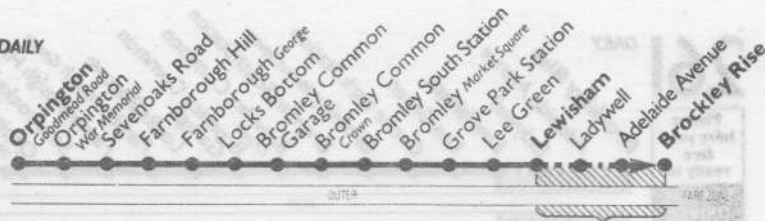

261 DAILY

Please have your fare ready to PAY THE DRIVER

Saturday shopping hours only.

Mondays to Fridays

NOTE Between Bromley Common Garage and Lewisham extra buses provide a service every 10 minutes until 1800.

Table of bus departure times for Mondays to Fridays. Rows include stations like Orpington Goodmead Road, Orpington War Memorial, Farnborough George, Bromley Common Garage, Bromley South Station, Bromley Market Square, Grove Park Station, Lee Green Old Tigers Head, and Lewisham Bus Station. Columns show departure times for various routes.

Table of bus departure times for Saturdays. Rows include stations like Orpington Goodmead Road, Orpington War Memorial, Farnborough George, Bromley Common Garage, Bromley South Station, Bromley Market Square, Grove Park Station, Lee Green Old Tigers Head, Lewisham Bus Station, and Brockley Rise. Columns show departure times for various routes.

Sundays

NOTE Between Bromley Common Garage and Lewisham extra buses provide a service every 10 minutes until 1800.

Table of bus departure times for Sundays. Rows include stations like Orpington Goodmead Road, Orpington War Memorial, Farnborough George, Bromley Common Garage, Bromley South Station, Bromley Market Square, Grove Park Station, Lee Green Old Tigers Head, Lewisham Bus Station, Brockley Road Adelaide Avenue, and Brockley Rise Chandos.

Table of bus departure times for National Public Holidays. Rows include stations like Orpington Goodmead Road, Orpington War Memorial, Farnborough George, Bromley Common Garage, Bromley South Station, Bromley Market Square, Grove Park Station, Lee Green Old Tigers Head, Lewisham Bus Station, Brockley Road Adelaide Avenue, and Brockley Rise Chandos.

Sundays (and National Public Holidays)

Table of bus departure times for National Public Holidays. Rows include stations like Orpington Goodmead Road, Orpington War Memorial, Farnborough George, Bromley Common Garage, Bromley South Station, Bromley Market Square, Grove Park Station, Lee Green Old Tigers Head, and Lewisham Bus Station.

London Regional Transport, 55 Broadway, S.W.1. Telephone 01-222 1234

L2.B5

185/11199M/1300 (98)

EHP Ltd. 7565