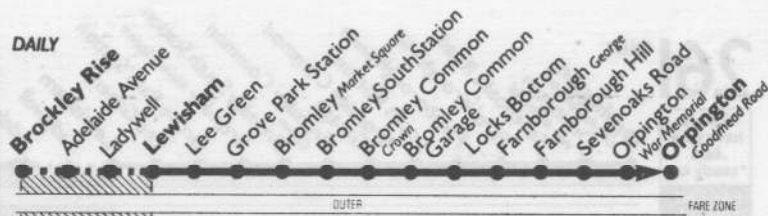

261 DAILY

Please have your fare ready to **PAY THE DRIVER**

Saturday shopping hours only.

Mondays to Fridays

NOTE Between Lewisham and Bromley Common Garage extra buses provide a service every 10 minutes until 1900.

Lewisham Bus Station	05:47	06:07	06:24	06:41	06:54	07:14	07:30	07:47	08:07	08:27	08:47	09:09	09:28	09:48	10:06	10:26	10:46	11:06
Lee Green Old Tigers Head	05:52	06:12	06:29	06:46	07:01	07:21	07:37	07:54	08:14	08:34	08:54	09:16	09:35	09:55	10:13	10:33	10:53	11:13
Grove Park Station	06:01	06:21	06:38	06:55	07:12	07:32	07:48	08:08	08:28	08:48	09:08	09:30	09:49	10:08	10:24	10:44	11:04	11:24
Bromley Market Square	06:11	06:31	06:48	07:05	07:24	07:44	08:00	08:20	08:40	09:00	09:20	09:42	10:00	10:17	10:35	10:55	11:15	11:35
Bromley South Station	06:13	06:33	06:50	07:08	07:27	07:47	08:04	08:24	08:44	09:04	09:24	09:46	10:04	10:21	10:39	10:59	11:19	11:39
Bromley Common Garage	06:21	06:41	06:58	07:17	07:36	07:56	08:15	08:35	08:55	09:15	09:34	09:57	10:15	10:32	10:50	11:10	11:30	11:50
Farnborough George	06:27	06:47	07:04	07:24	07:43	08:03	08:22	08:42	09:02	09:22	09:42	10:05	10:23	10:40	10:58	11:18	11:38	11:58
Orpington War Memorial	06:35	06:55	07:12	07:32	07:51	08:11	08:31	08:51	09:11	09:31	09:51	10:14	10:32	10:49	11:07	11:27	11:47	12:07
Orpington Goodmead Road	06:40	07:00	07:17	07:37	07:56	08:16	08:36	08:56	09:16	09:36	09:56	10:19	10:37	10:54	11:12	11:32	11:52	12:12

Saturdays

NOTE Between Lewisham and Bromley Common Garage extra buses provide a service every 10 minutes until 1900.

Brockley Rise Chandos	05:59	06:19	06:39	06:59	07:19	07:39	07:59	08:17	08:32	08:46	08:59b	09:11	09:21	09:30b	09:42	09:57	10:12	10:27
Brockley Road Adelaide Avenue	06:04	06:24	06:44	07:04	07:24	07:44	08:04	08:22	08:37	08:51	09:04	09:18	09:28	09:37	09:51	10:06	10:14	10:27
Lewisham Bus Station	05:54	06:13	06:33	06:53	07:13	07:33	07:53	08:13	08:31	08:46	09:00	09:14	09:28	09:38	09:48	10:02	10:17	10:25
Lee Green Old Tigers Head	06:04	06:23	06:43	07:03	07:23	07:43	08:03	08:23	08:41	08:56	09:11	09:25	09:39	09:49	09:59	10:14	10:29	10:37
Grove Park Station	06:06	06:25	06:45	07:05	07:25	07:45	08:05	08:25	08:43	08:58	09:13	09:27	09:41	09:51	10:04	10:19	10:34	10:42
Bromley Market Square	06:14	06:33	06:53	07:13	07:33	07:53	08:13	08:33	08:51	09:06	09:21	09:35	09:49	09:59	10:14	10:29	10:44	10:52
Bromley South Station	06:20	06:39	06:59	07:19	07:39	07:59	08:19	08:39	08:57	09:12	09:27	09:41	09:55	10:05	10:21	10:36	10:51	11:00
Bromley Common Garage	06:28	06:47	07:07	07:27	07:47	08:07	08:27	08:47	09:05	09:20	09:35	09:49	10:03	10:13	10:30	10:45	11:00	11:09
Farnborough George	06:32	06:51	07:11	07:31	07:51	08:11	08:31	08:51	09:09	09:24	09:39	09:53	10:07	10:19	10:37	10:52	11:07	11:16
Orpington War Memorial	06:38	06:57	07:17	07:37	07:57	08:17	08:37	08:57	09:15	09:30	09:45	09:59	10:13	10:25	10:43	10:58	11:13	11:22
Orpington Goodmead Road	06:43	07:02	07:22	07:42	08:02	08:22	08:42	09:02	09:20	09:35	09:50	10:04	10:18	10:30	10:48	11:03	11:18	11:27

Sundays (and National Public Holidays)