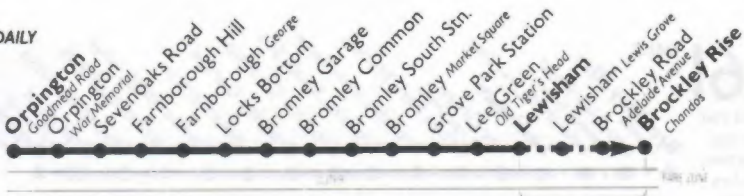

Pay as you enter bus, please have your fare ready.

Saturday Shopping Hours only.

Mondays to Fridays

NOTE Between Bromley Common Garage and Lewisham buses run every 10 minutes until 1800.

Orpington Goodmead Road	....	18:44	19:00	19:20	40 00 20	23:20	23:40	24:00	....	....	....	....	....	....	....	....
Orpington War Memorial	....	18:49	19:05	19:25	45 05 25	23:25	23:45	00:05	....	....	....	....	....	....	....	....
Farnborough George	....	18:58	19:14	19:32	52 12 32	23:32	23:52	00:12	....	....	....	....	....	....	....	....
Bromley Common Garage	....	19:04	19:20	19:38	these	58 18 38	23:38	23:58	00:18	....	....	....	....	....	....	....
Bromley South Station	....	19:14	19:30	19:46	minutes	06 26 46	UNTIL	23:46	....	....	....	....	....	....	....	....
Bromley Market Square	....	19:18	19:33	19:49	past	09 29 49	23:49	....	....	....	....	....	....	....	....	....
Grove Park Station	....	19:26	19:41	19:57	each	17 37 57	....	....	....	....	....	....	....	....	....	....
Lee Green Old Tigers Head	....	19:35	19:50	20:06	hour	26 46 06	00:06	....	....	....	....	....	....	....	....	....
Lewisham Bus Station	....	19:42	19:57	20:13	33 53 13	00:13	....	....	....	....	....	....	....	....	....	....

Saturdays

NOTE Between Bromley Common Garage and Lewisham buses run every 7-10 minutes until 1800.

Orpington Goodmead Road	....	....	....	....	06:40	07:00	....	....	07:10	....	07:40	....	08:00	....	08:20	....
Orpington War Memorial	....	....	....	....	06:45	07:05	....	....	07:25	....	07:55	....	08:05	....	08:25	....
Farnborough George	....	....	....	....	06:52	07:12	....	....	07:32	....	08:02	....	08:12	....	08:32	....
Bromley Common Garage	....	08:18	08:28	08:38	08:58	09:18	09:38	09:58	10:18	10:38	10:58	11:18	11:38	11:58	12:18	12:38
Bromley South Station	....	08:26	08:36	08:46	09:06	09:26	09:46	10:06	10:26	10:46	10:66	11:06	11:26	11:46	12:06	12:26
Bromley Market Square	....	08:29	08:39	08:49	09:09	09:29	09:49	10:09	10:29	10:49	10:69	11:09	11:29	11:49	12:09	12:29
Grove Park Station	....	08:37	08:47	08:57	09:17	09:37	09:57	10:17	10:37	10:57	11:17	11:37	11:57	12:17	12:37	12:57
Lee Green Old Tigers Head	....	08:46	....	09:06	09:26	09:46	09:66	10:06	10:26	10:46	10:66	11:06	11:26	11:46	12:06	12:26
Lewisham Bus Station	....	08:53	....	09:13	09:33	09:53	10:13	10:33	10:53	11:13	11:33	11:53	12:13	12:33	12:53	13:13
Brockley Road Adelaide Avenue	....	....	....	....	....	....	....	....	....	....	....	....	....	....	....	....
Brockley Rise Chantons	....	....	....	....	....	....	....	....	....	....	....	....	....	....	....	....

Sundays (and National Public Holidays)

A - Time at Bromley North Station.

B - Time at Lewisham Lewisa Grove.