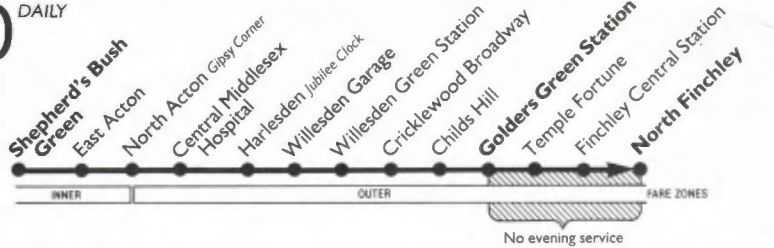

Please have your fare ready to PAY THE DRIVER

Mondays to Fridays

Saturdays

Sundays and Public Holidays

Shepherds Bush Green	.....	.....	.....	.....	.....	.....	07:30	.....	08:20	08:50	09:20	09:50	.....	10:20	.....	10:50	11:20	11:45	17:45	18:15
East Acton Savoy Circus	.....	.....	.....	.....	.....	.....	07:42	.....	08:32	09:02	09:32	10:02	.....	10:32	.....	11:02	11:32	11:57	17:57	18:27
Park Royal Central Middlesex Hospital	.....	.....	.....	.....	.....	.....	07:49	C	08:39	09:09	09:39	10:09	C	10:40