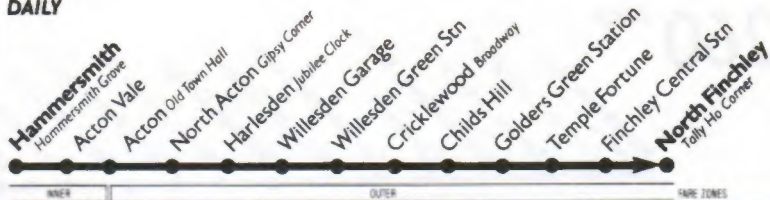

Mondays to Fridays

Saturdays

Hammersmith Hammersmith Gr. Ⓢ	08:11	08:31	08:51	19:14	...	34	54	14	22:54	23:14	23:34	23:54	...	...	22:55	23:15	23:35	23:54	...	...	...	...	...	...	...
Acton Vale Bromyard Avenue	08:22	18:42	19:02	19:23	...	43	03	23	23:03	23:23	23:43	23:57	00:03	...	23:04	23:24	23:44	00:03	...	...	...	...	...	...	
Acton Town Hall	08:26	18:46	19:06	19:26	...	46	06	26	23:06	23:26	23:46	24:00	00:06	...	23:07	23:27	23:47	00:06	...	...	...	...	...	...	
Harlesden Jubilee Clock	08:39	18:59	19:19	19:39	...	59	19	39	23:19	23:39	23:59	00:13	00:19	...	23:10	23:30	23:50	00:10	00:20	...	...	...	...	...	
Willesden Garage	08:48	19:08	19:28	19:48	...	08	28	48	UNTIL	23:28	23:48	00:08	00:22	00:28	...	...	...	...	...	...	...	...	...	...	
Cricklewood Broadway	08:54	19:14	19:34	19:54	...	past	14	34	54	23:34	2