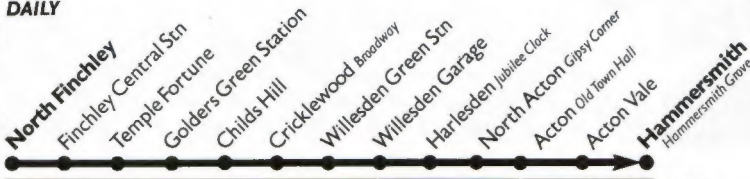

NEW ZONES

Mondays to Fridays

	0529	0533	0539	0555	0621	0649	0701	0716	0904
North Finchley Tally Ho Corner	.....	.....	.....	.....	.....	.....	.....	.....	.....
Finchley Henlys Corner	.....	.....	.....	.....	.....	.....	.....	.....	.....
Golders Green Station	.....	.....	.....	.....	.....	.....	.....	.....	.....
Chids Hill Castle	.....	.....	.....	.....	.....	.....	.....	.....	.....
Cricklewood Broadway	.....	.....	.....	.....	.....	.....	.....	.....	.....
Willesden Garage	0526	0545	0558	0606	0611	0618	0628	0637	0645
Harlesden Jubilee Clock	0536	0554	0608	0616	0620	0628	0638	0646	0655
North Acton Leamington Pk Hosp	0543	0601	0615	0623	0627	0635	0645	0653	0702
Acton Town Hall	0550	0608	0622	0630	0634	0642	0652	0700	0709
Hammersmith Hamm Grove	B	0620	0634	B	0646	0704	0712	0730	0741
North Finchley Tally Ho Corner	0914	0920	0935	0950	0956	1007	1022	1037	1049
Finchley Henlys Corner	0924	0930	0945	1000	1005	1016	1032	1047	1059
Golders Green Station	0931	0937	0952	1007	1011	1022	Then every 15 minutes until	1537	1542
Chids Hill Castle	0936	0942	0957	1012	1016	1027	15	1549	1604
Cricklewood Broadway	0944	0949	1004	1019	1023	1034	10	1041	1056
Willesden Garage	0952	0956	1011	1026	1032	1041	minutes until	1606	1615
Harlesden Jubilee Clock	1006	1021	1036	1041	1051	1058	1613	1622	1631
North Acton Leamington Pk Hosp	1013	1028	1043	1051	1105	1120	1620	1629	1638
Acton Town Hall	1020	1035	1050	1105	1119	1134	1624	1633	1652
Hammersmith Hamm Grove	A	1034	1049	1104	1119	1134	1634	1643	1652
North Finchley Tally Ho Corner	1830	1840	1844	1815	1904	1910	2240	2255	2310
Finchley Henlys Corner	1838	1847	1851	1902	1911	1917	2247	2302	2317
Golders Green Station	1843	1852	1856	1907	1916	1922	Then every 15 minutes until	2252	2307
Chids Hill Castle	1847	1856	1900	1911	1920	1926	2256	2311	2326
Cricklewood Broadway	1853	1902	1906	1917	1926	1932	2302	2317	2332
Willesden Garage	1900	1908	1913	1923	1933	1938	2308	2324	2339
Harlesden Jubilee Clock	1917	1926	1932	1947	1954	2001	2317	2332	2347
North Acton Leamington Pk Hosp	1923	1932	1938	2001	2013	2031	2331	2346	2361
Acton Town Hall	1931	1940	1946	2001	2013	2031	2331	2346	2361
Hammersmith Hamm Grove	1943	1958	2013	2013	2031	2031	2331	2346	2361

Additional bus, Mondays to Fridays: Willesden Garage to Hammersmith Hammersmith Grove at 1534.

Saturdays