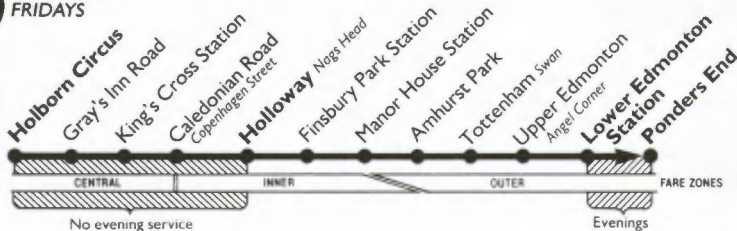

259 MONDAYS-FRIDAYS

Please have your fare ready to **PAY THE DRIVER**

Mondays to Fridays