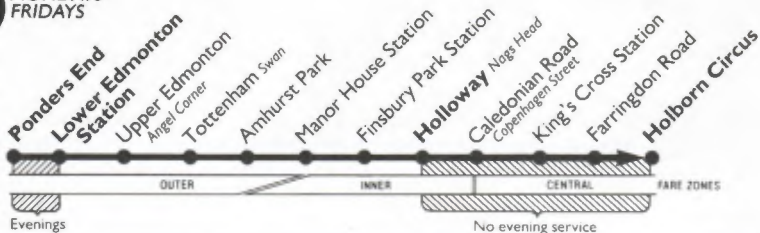

259 MONDAYS-FRIDAYS

Please have your fare ready to **PAY THE DRIVER**

Mondays to Fridays