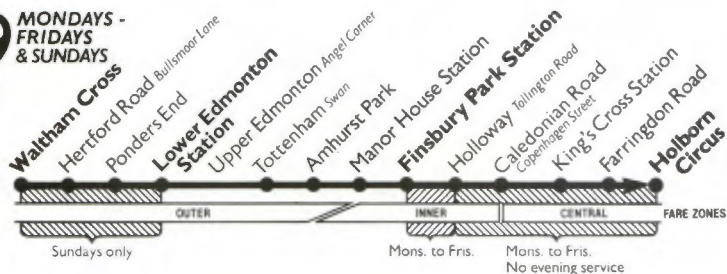

Please have your fare ready to

PAY THE DRIVER

Mondays to Fridays