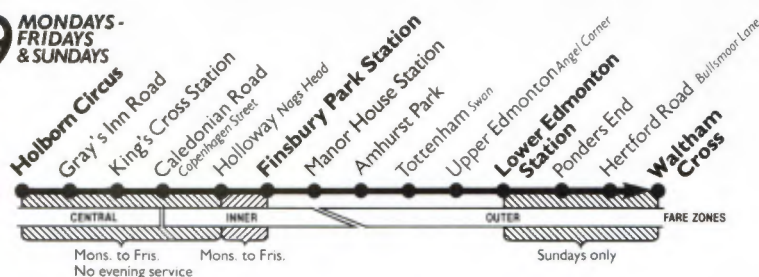

Please have your fare ready to
PAY THE DRIVER

Monday to Fridays

Holborn Circus Charterhouse Street	0500	0520	0540	0600	0620	0640	0700	0720	0736	0756	0816	0836	0856	0916	0936	0956	1015	1035
Kings Cross Station	0506	0526	0546	0606	0626	0647	0707	0727	0747	0807	0827	0847	0907	0927	0949	1009	1028	1048
Holloway Nags Head	0515	0535	0555	0615	0635	0657	0717	0737	0757	0818	0838	0858	0918	0938	1001	1021	1040	1100
Finsbury Park Station	0519	0539	0559	0619	0640	0702	0722	0743	0804	0824	0844	0904	0924	0944	1007	1027	1046	1106
Manor House Station	0522	0542	0602	0622	0643	0705	0727	0747	0808	0828	0848	0908	0928	0948	1011	1031	1050	1110
Tottenham Swan	0530	0550	0610	0630	0651	0713	0737	0757	0818	0838	0858	0918	0938	0958	1021	1041	1100	1120
Upper Edmonton Angel Corner	0537	0557	0617	0639	0701	0722	0746	0806	0827	0847	0907	0927	0950	1010	1033	1053	1112	1132
Lower Edmonton Station	0541	0601	0621	0643	0704	0726	0751	0811	0832	0852	0912	0932	0956	1016	1039	1059	1118	1138
Ponders End Garage	.....	.....	.....	0713	.....	.....	0802	0822	0843	0903	.....	0944	1008	1028	.....	1111	1130	1150

Holborn Circus Charterhouse Street	1055	1115	1135	1155	1215	1235	1255	1315	1335	1355	1415	1435	1455	1515	1535	1558	1613	1632
Kings Cross Station	1108	1128	1148	1208	1228	1248	1308	1328	1348	1408	1428	1448	1508	1528	1550	1613	1628	1646
Holloway Nags Head	1120	1140	1200	1240	1300	1320	1340	1400	1420	1440	1500	1520	1542	1605	1628	1643	1659	.....
Finsbury Park Station	1126	1146	1206	1226	1246	1306	1326	1346	1406	1426	1446	1506	1526	1548	1611	1634	1651	1707
Manor House Station	1130	1150	1210	1230	1250	1310	1330	1350	1410	1430	1450	1510	1530	1552	1615	1638	1655	1711
Tottenham Swan	1140	1200	1220	1240	1300	1320	1340	1400	1420	1440	1500	1520	1542	1604	1627	1652	1709	1725
Upper Edmonton Angel Corner	1152	1212	1232	1252	1312	1332	1352	1412	1432	1452	1512	1532	1554	1616	1639	1705	1722	1738
Lower Edmonton Station	1158	1218	1238	1258	1318	1338	1358	1418	1438	1458	1518	1538	1600	1622	1646	1712	1729	1745
Ponders End Garage	1210	1230	1250	1310	1330	.....	1410	.....	1450	.....	1530	.....	1613	1635	1700	.....	1743	.....