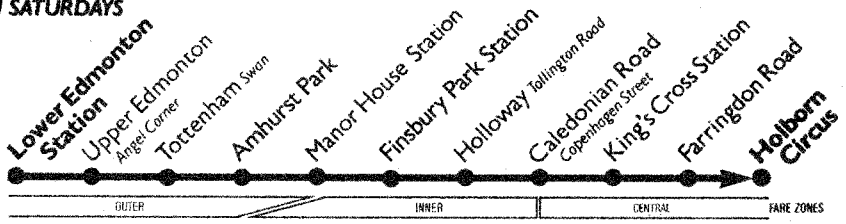

259 MONDAYS-SATURDAYS

Please have your fare ready to **PAY THE DRIVER**

Mondays to Fridays

	First buses		Last buses	
Lower Edmonton Station	0533		2231	L 2349
Upper Edmonton Angel Corner	0537		2236	2332 2353
Tottenham Swan	0425 0545	Buses run every 12 minutes (15 minutes evenings) between first and last times	2244	2340 0001
Manor House Station	0433 0553		2252	
Finsbury Park Station	0436 0556		2255	
Holloway Tollington Road	0439 0559		2258	
King's Cross Str. Caledonian Road	0447 0607		2306	
Holborn Circus Charterhouse Street	0454 0614		2313	

Saturdays

	First buses		Last buses	
Lower Edmonton Station	0533		2231	2328 2349 L 0026 0056
Upper Edmonton Angel Corner	0537		2236	2332 2353 0030 0100
Tottenham Swan	0425 0545	Buses run every 12 minutes (15 minutes evenings) between first and last times	2244	2340 0001 0038 0108
Manor House Station	0433 0553		2252	2348 0009
Finsbury Park Station	0436 0556		2255	2351 0012
Holloway Tollington Road	0439 0559		2258	2354 0015
King's Cross Str. Caledonian Road	0447 0607		2306	A A
Holborn Circus Charterhouse Street	0454 0614		2313	

No Sunday service

259 MONDAYS-SATURDAYS

About every 12-15 mins.

Please have your fare ready to **PAY THE DRIVER**