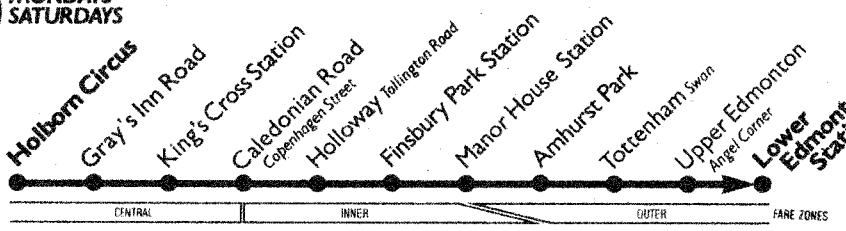

Saturdays

	First buses		Last buses	
Lower Edmonton Station	0533		2231	2328 2349 L 0026 0056
Upper Edmonton Angel Corner	0537		2236	2332 2353 0030 0100
Tottenham Swan	0425 0545	Buses run every 12 minutes (15 minutes evenings) between first and last times	2244	2340 0001 0038 0108
Manor House Station	0433 0553		2252	2348 0009
Finsbury Park Station	0436 0556		2255	2351 0012
Holloway Tollington Road	0439 0559		2258	2354 0015
King's Cross Str. Caledonian Road	0447 0607		2306	A A
Holborn Circus Charterhouse Street	0454 0614		2313	

No Sunday service

259 MONDAYS-SATURDAYS

About every 12-15 mins.

Please have your fare ready to **PAY THE DRIVER**

Mondays to Fridays

	First buses		Last buses	
Holborn Circus Charterhouse Street	0454		2228	2258 2313
King's Cross Str. Caledonian Road	0500		2236	2304 2319
Holloway Nags Head	0510	Buses run every 12 minutes (15 minutes evenings) between first and last times	2246	2314 2329
Finsbury Park Station	0514		2250	2318 2333
Manor House Station	0517		2253	2321 2336
Tottenham Swan	0516 0525		2301	2329 2344
Upper Edmonton Angel Corner	0523 0532		2308	2336
Lower Edmonton Station	0528 0537		2313 2341	

Saturdays

	First buses		Last buses	
Holborn Circus Charterhouse Street	0454		2313	L
King's Cross Str. Caledonian Road	0500		2319	A A A A
Holloway Tollington Road	0510	Buses run every 12 minutes (15 minutes evenings) between first and last times	2329	2353 0008 0024
Finsbury Park Station	0514		2333	2357 0012 0028
Manor House Station	0517		2336	2400 0015 0031
Tottenham Swan	0516 0525		2344	0008 0023 0039
Upper Edmonton Angel Corner	0523 0532		2351	0015 0046
Lower Edmonton Station	0528 0537		2356 0020	0051