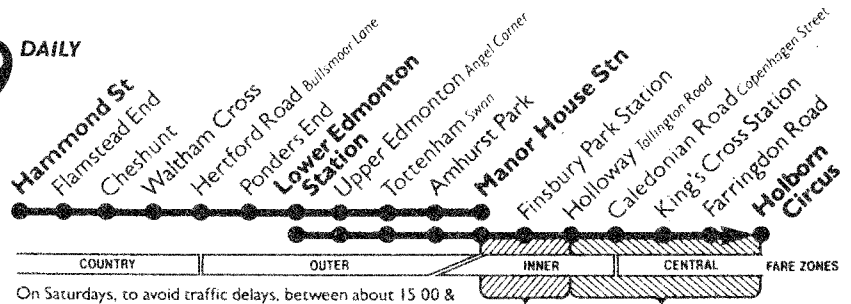

Please have your fare ready to **PAY THE DRIVER**

On Saturdays, to avoid traffic delays, between about 15 00 & 16 30, when Tottenham Hotspur are playing at home, buses from Hammond Street will terminate at Lower Edmondton Station. Mons. to Fris. No evening service.

Mondays to Fridays

NOTE Between Lower Edmondton Station and Holborn Circus extra buses provide a service as follows: Lower Edmondton Station to Manor House Station every 3-4 minutes (including bus 279); Manor House Station to Holborn Circus every 20 minutes until 1900.