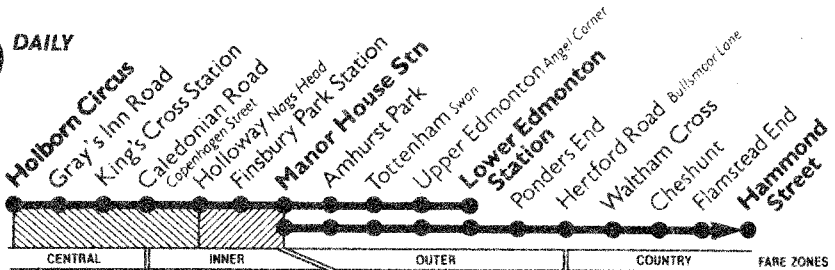

259 DAILY

Please have your fare ready to
PAY THE DRIVER

Mons. to Fris. No evening service

On Saturdays, to avoid traffic delays, between about 16 30 & 17 30, when Tottenham Hotspur are playing at home, buses to Hammond Street start from Lower Edmonton Station.

Mondays to Fridays

NOTE Between Manor House Station and Lower Edmonton Station extra buses provide a service every 3-4 minutes (including bus 279) until 2000.

Station	0515	0530	0542	0551	0605	0622	0632	0641	0650	0702	0713	0725	0737	Then about
Manor House Station	0515	0530	0542	0551	0605	0622	0632	0641	0650	0702	0713	0725	0737	0840
Tottenham Swan														0850
Lower Edmonton Station														0904
Ponders End Southbury Road	0402	0502		0551	0605	0616	0627	0637	0646		0656	0708	12	0913
Waltham Cross Queen Eleanor Statue	0412	0512		0601	0615	0626	0637	0649	0658		0708	0720	mins.	0928
Cheshunt Old Pond	0417	0517		0606	0620	0631	0642	0654	0703		0713	0725	until	0936
Hammond Street Smiths Lane	B	0525		0614	0628	0641	0652	0704	0715		0725	0737		0949

Saturdays

Station	0519	0549	0619	0649	0719	0749	0809	0819	0837	0855	0904	0922	0933	0946	1000	1008	1021
Manor House Station	0519	0549	0619	0649	0719	0749	0809	0819	0837	0855	0904	0922	0933	0946	1000	1008	1021
Tottenham Swan																	
Lower Edmonton Station																	
Ponders End Southbury Road	0402	0502	0544	0614	0639	0716	0746	0809	0816	0830	0840	0846	0857	0909	0924	0933	0946
Waltham Cross Queen Eleanor Statue	0412	0512	0554	0624	0656	0727	0757	0820	0827	0841	0851	0857	0911	0923	0938	0947	1000
Cheshunt Old Pond	0417	0517	0559	0629	0701	0732	0802	0825	0832	0844	0854	0904	0918	0930	0945	0954	1008
Hammond Street Smiths Lane	B	0525	0607	0639	0711	0742	0812	0835	0842	0856	0906	0916	0930	0942	0957	1006	1021

Additional buses, Saturdays: Manor House Station to Ponders End Southbury Road (continuing to Ponders End Garage) at 1840; Manor House Station to Tottenham Swan at 1834 and 1904; Manor House Station to Lower Edmonton Station at 0639 and 0709; Upper Edmonton Park Road to Ponders End Southbury Road (continuing to Ponders End Garage) at 1841.

Sundays (and National Public Holidays)

Station	0614	0636	0936	1006	1033	1042	1057	1104	1115	1125	1135	1145	1155	1205	1215	1225	1235	1245
Manor House Station	0614	0636	0936	1006	1033	1042	1057	1104	1115	1125	1135	1145	1155	1205	1215	1225	1235	1245
Tottenham Swan																		
Lower Edmonton Station																		
Ponders End Southbury Road	0633	0703	1003	1034	1049	1104	1115	1125	1135	1145	1155	1205	1215	1225	1235	1245	1255	1305
Waltham Cross Queen Eleanor Statue	0643	0713	mins.	1013	1045	1100	1115	past	30	45	00	15	2245	G	2315	G	2345	G
Cheshunt Old Pond	0648	0718	until	1018	1051	E	1120	each	E	50	E	20	L	2250	G	2320	G	2350
Hammond Street Smiths Lane	0657	0727		1027	1100		1128	hour	58	28		2258		2328		2358		0028