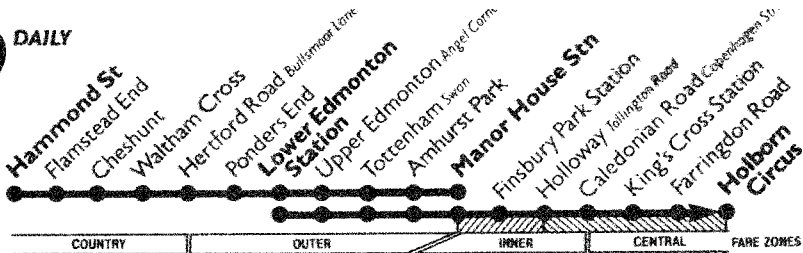

Please have your fare ready to

PAY THE DRIVER

On Saturdays, to avoid traffic delays, between about 15.00 & 16.30, when Tottenham Hotspur are playing at home, buses from Hammond Street will terminate at Lower Edmonston Station.
Mons. to Fris. Mons. to Fris.
No evening service

Mondays to Fridays