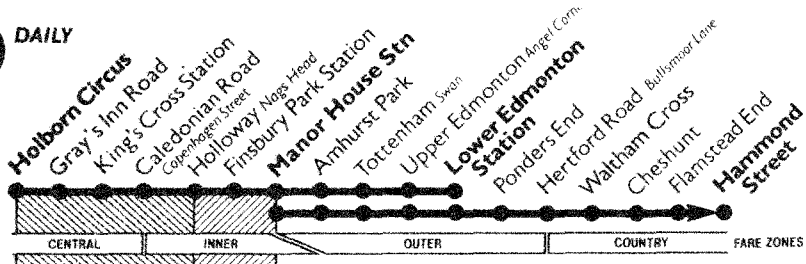

Please have your fare ready to **PAY THE DRIVER**

Mondays to Fridays

NOTE Between Manor House Station and Lower Edmonton Station extra buses provide a service every 3-4 minutes (including bus 279) until 20:00.

Manor House Station	05:22	05:42	05:52	06:07	06:17	06:24	06:41	Then	08:40	08:57
Tottenham Swain	05:15	05:30	05:40	05:50	06:10	06:17	06:24	06:50	about	08:50
Lower Edmonton Station	05:17	05:40	05:51	06:02	06:22	06:29	06:36	every	09:04	09:21
Ponders End Southbury Road	04:02	05:02	05:51	06:05	06:16	06:27	06:36	06:45	06:56	07:06
Waltham Cross Queen Eleanor Statue	04:12	05:12	06:01	06:15	06:26	06:37	06:48	06:57	07:08	07:20
Cheshunt Old Pond	04:17	05:17	06:06	06:20	06:31	06:42	06:53	07:02	07:13	07:25
Hammond Street Smiths Lane	04:31	05:25	06:14	06:28	06:41	06:52	07:03	07:14	07:25	07:37

Manor House Station	09:04	09:16	09:14	09:54	10:24	10:54	11:16	Then	17:49	18:13	18:45
Tottenham Swain	09:14	09:26	09:44	10:04	10:24	10:54	11:16	17:49	18:13	18:45	
Lower Edmonton Station	09:42	10:01	10:02	10:17	10:27	10:37	10:47	18:17	18:47	19:09	
Ponders End Southbury Road	09:52	10:12	10:12	10:32	10:32	10:52	11:12	18:17	18:47	19:09	
Waltham Cross Queen Eleanor Statue	10:05	10:25	10:25	10:45	10:45	11:05	11:25	18:40	19:04	19:28	
Cheshunt Old Pond	10:13	10:33	10:33	10:53	10:53	11:13	11:33	18:40	19:09	19:33	
Hammond Street Smiths Lane	10:26	10:46	10:46	11:06	11:06	11:26	11:46	19:01	19:20	19:43	

Manor House Station	18:55	19:18	19:45	20:00	20:20	20:30	20:50	21:00	21:20	21:40	21:50	22:00	22:20	22:30	22:50	23:00	23:20	23:30	23:40
Tottenham Swain	19:03	19:28	19:54	19:59	20:09	20:29	20:39	20:59	21:09	21:29	21:39	21:59	22:09	22:29	22:48	22:58	23:08	23:18	23:28
Lower Edmonton Station	19:19	19:42	20:12	20:22	20:42	20:52	21:12	21:22	21:42	21:52	22:12	22:22	22:42	22:52	23:10	23:20	23:30	23:40	23:50
Ponders End Southbury Road	19:47	20:17	20:27	20:47	20:57	21:17	21:27	21:47	21:57	22:17	22:27	22:47	22:55	23:15	23:25	23:35	23:45	23:55	24:00
Waltham Cross Queen Eleanor Statue	19:58	20:28	20:38	20:58	21:08	21:28	21:38	21:58	22:08	22:28	22:37	22:57	23:07	23:25	23:35	23:45	23:55	24:00	24:00
Cheshunt Old Pond	20:03	20:33	20:43	21:03	21:13	21:33	21:43	22:03	22:13	22:33	22:41	23:01	23:10	23:20	23:30	23:40	23:50	24:00	24:00
Hammond Street Smiths Lane	20:13	20:43	20:53	21:13	21:23	21:43	21:53	22:13	22:23	22:43	22:51	23:11	23:20	23:30	23:40	23:50	24:00	24:00	24:00

Saturdays