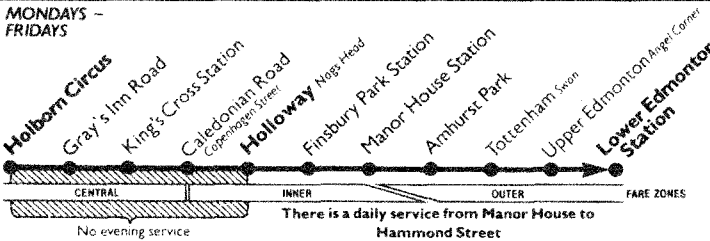

Mondays to Fridays

Holborn Circus Chatterhouse Street	0458	0518	0538	0558	0618	0639	0659	0718	0736	0756	0816	0836	0856	0916	0935	0955	1015	1035
King's Cross Station	0504	0524	0544	0604	0624	0647	0707	0726	0746	0806	0826	0846	0906	0926	0946	1006	1026	1046
Holloway Nags Head	0514	0534	0554	0614	0634	0657	0718	0737	0757	0817	0837	0857	0917	0938	0958	1018	1038	1058
Finsbury Park Station	0519	0539	0559	0619	0639	0702	0724	0743	0803	0823	0843	0903	0923	0942	1002	1022	1042	1102
Manor House Station	0522	0542	0602	0622	0642	0705	0728	0747	0807	0827	0847	0907	0927	0946	1006	1026	1046	1106
Tottenham Swan	0530	0550	0610	0630	0651	0714	0738	0757	0817	0837	0857	0917	0937	0956	1016	1036	1056	1116
Upper Edmonton Angel Corner	0537	0557	0617	0638	0657	0722	0747	0806	0826	0846	0906	0926	0949	1008	1028	1048	1108	1128
Lower Edmonton Station	0542	0602	0622	0642	0703	0726	0752	0811	0831	0851	0911	0931	0955	1014	1034	1054	1114	1134
Holborn Circus Chatterhouse Street	1055	Then at	15 35 55		1435	1455	1515	1532	1552	1611	1630	1650	1710	1730	1750	1810		
King's Cross Station	1106	at	26 46 06		1446	1506	1526	1544	1604	1623	1643	1703	1723	1743	1803	1823		
Holloway Nags Head	1118	these	38 58 18		1458	1518	1538	1558	1618	1637	1657	1717	1737	1757	1817	1837		
Finsbury Park Station	1129	minutes	42 02 22	UNTIL	1509	1522	1543	1603	1623	1642	1702	1722	1742	1802	1822	1842		
Manor House Station	1126	past	46 06 26		1506	1527	1548	1608	1628	1647	1707	1727	1747	1807	1827	1847		
Tottenham Swan	1136	each	56 16 36		1516	1538	1558	1618	1638	1658	1718	1738	1758	1818	1838	1857		
Upper Edmonton Angel Corner	1148	hour	08 28 48		1528	1549	1610	1630	1650	1710	1730	1750	1810	1830	1849	1906		
Lower Edmonton Station	1154		14 34 54		1534	1555	1616	1636	1656	1716	1736	1756	1816	1836	1854	1910		
Holborn Circus Chatterhouse Street	1830	1850	1910		2030	2050	2110	2130	2150	2210	2230	2250	2310					
King's Cross Station	1843	1903	1923		2043	2103	2123	2143	2163	2183	2203	2223	2243					
Holloway Nags Head	1854	1914	1931	1938	1948	1952	2022	2052	2122	2152	2222	2252	2322					
Finsbury Park Station	1859	1919	1936	1943	1953	1957	2027	2057	2127	2157	2227	2257	2327					
Manor House Station	1904	1924	1940	1946	1956	2000	2030	2100	2130	2200	2230	2300	2330					
Tottenham Swan	1914	1934	1950	1956	2005	2009	2039	2109	2139	2209	2238	2308	2338					
Upper Edmonton Angel Corner	1921	1941			2017	2047	2117	2147	2177	2212	2242	2316						
Lower Edmonton Station	1927	1946			2021	2051	2121	2151	2221	2250	2320							

No service on Saturdays, Sundays or National Public Holidays

Route subject to alteration - see page 95.