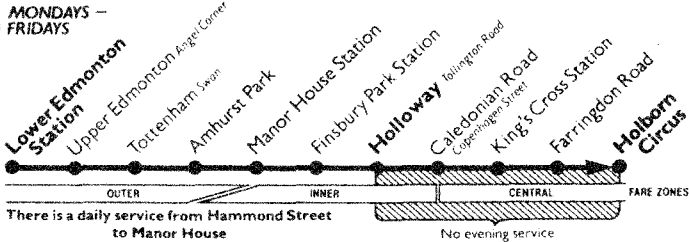

259

MONDAYS - FRIDAYS

Please have your fare ready to **PAY THE DRIVER**

Mondays to Fridays

Lower Edmonton Station	0453	0445	0505	0525	0545	0600	0615	0622	0641	0658	0712	0727	0745	0805	0825	0846	0908	0931
Tottenham Swan	0443	0433	0513	0533	0553	0608	0621	0643	0703	0720	0736	0756	0815	0836	0856	0917	0939	0959
Manor House Station	0439	0459	0519	0539	0559	0614	0629	0651	0711	0728	0746	0806	0826	0846	0906	0927	0948	1008
Holloway Farringdon Road	0446	0506	0526	0546	0606	0621	0637	0659	0719	0736	0756	0816	0836	0856	0916	0937	0957	1017
King's Cross Station Caledonian Rd	0453	0513	0533	0553	0613	0628	0644	0706	0726	0746	0806	0826	0846	0906	0926	0946	1006	1026
Holloway Farringdon Road	0951	Then at	11 31 51		1611	1633	Then at	53 13 33		1813	1833	1858	1845	1851	1903			
Tottenham Swan	1009	minutes	23 49 09		1629	1649	these	09 29 49		1819	1841	1852	1857	1903				
Manor House Station	1019	minutes	39 59 19	UNTIL	1639	1658	minutes	18 38 58	UNTIL	1838	1856	1901	1906					
Holloway Farringdon Road	1028	past	48 08 28		1647	1706	past	26 46 06		1846	1904							
King's Cross Station Caledonian Rd	1037	each	57 17 37		1656	1715	each	35 55 15		1855	1912							
Holloway Farringdon Road	1046	hour	06 26 46		1705	1724	hour	44 04 24		1904	1920							

Additional buses, Mondays to Fridays: Lower Edmonton Station to Manor House Station at 0648; Tottenham Swan to Manor House Station at 0643, 0718, 1459 and 1625.

No service on Saturdays, Sundays or National Public Holidays

259

MONDAYS - FRIDAYS

Please have your fare ready to **PAY THE DRIVER**