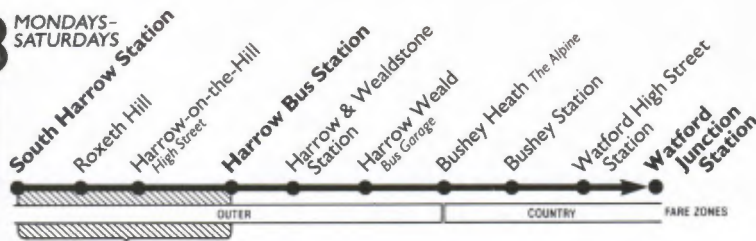

258

MONDAYS-SATURDAYS

Please have your fare ready to

PAY THE DRIVER

No evening service

Mondays to Fridays

South Harrow Station	0740	0810	0840	0910	0940		10	40		1440	1510	1540	1610	1640
Harrow School	0747	0817	0847	0917	0946	Then at these minutes past each hour	16	46		1446	1516	1547	1617	1647
Harrow Bus Station	0751	0821	0851	0921	0949		19	49		1449	1519	1551	1621	1651
Harrow & Wealdstone Station	0758	0828	0858	0928	0955		25	55		1455	1525	1558	1628	1658
Harrow Weald Bus Garage	0640	0715	0736	0806	0836	UNTIL	32	02		1502	1532	1608	1638	1708
Bushey Heath Alpine	0646	0721	0745	0815	0840		39	09		1509	1539	1615	1645	1715
Bushey Red Lion	0651	0726	0753	0823	0853		46	16		1516	1546	1622	1652	1722
Bushey Station	0654	0729	0758	0828	0858		51	21		1521	1550	1626	1656	1726
Watford Exchange Road	0659	0734	0804	0834	0904		57	27		1527	1556	1632	1702	1732
Watford Junction Station	0702	0737	0807	0837	0907		01	31		1531	1559	1635	1705	1735
South Harrow Station	1710	1740	1810	1840	1910									
Harrow School	1717	1747	1817	1846	1916									
Harrow Bus Station	1721	1751	1821	1849	1919		20	20	2150	2220	2250	2315		
Harrow & Wealdstone Station	1728	1758	1828	1855	1925		26	26	2156	2226	2256	2321		
Harrow Weald Bus Garage	1738	1808	1838	1900	1930		30	30	2130	2200	2230	2300	A	
Bushey Heath Alpine	1745	1815	1845	1907	1936		36	36	2136	2206	2236	2306		
Bushey Red Lion	1752	1822	1851	1913	1941		41	41	2141	2211	2241	2311		
Bushey Station	1756	1826	1855	1917	1944		44	44	2144	2214	2244	2314		
Watford Exchange Road	1802	1832	1900	1922	1949		49	49	2149	2219	2249	2319		
Watford Junction Station	1805	1835	1903	1925	1952		52	52	2152	2222	2252	2322		

Saturdays

South Harrow Station	0750	0820	0845	0905	0925	0945	1005		25	45	05		1705	1735	1805	1835
Harrow School	0756	0826	0851	0911	0931	0951	1011	Then at these minutes past each hour	31	51	11		1711	1741	1811	1841
Harrow Bus Station	0759	0829	0854	0916	0936	0956	1014		34	54	14		1714	1744	1820	1850
Harrow & Wealdstone Station	0805	0835	0900	0922	0942	1002	1024		44	04	24		1724	1754	1826	1856
Harrow Weald Bus Garage	0705	0740	0810	0840	0905	0931	0950	1009	51	11	31	UNTIL	1731	1801	1831	1901
Bushey Heath Alpine	0711	0746	0816	0846	0911	0937	0956	1016	58	18	38		1738	1807	1837	1907
Bushey Red Lion	0717	0752	0822	0852	0917	0943	1002	1023	05	25	45		1745	1813	1843	1913
Bushey Station	0721	0756	0826	0856	0921	0951	1009	1029	09	29	49		1749	1817	1847	1917
Watford Exchange Road	0726	0801	0831	0901	0926	0956	1016	1036	16	36	56		1756	1822	1852	1922
Watford Junction Station	0729	0804	0834	0904	0929	0959	1019	1039	19	39	59		1759	1825	1855	1925
South Harrow Station	1905															
Harrow School	1911															
Harrow Bus Station	1920	1950	2020	2050	2120	2150	2220	2250								
Harrow & Wealdstone Station	1926	1956	2026	2056	2126	2156	2226	2256								
Harrow Weald Bus Garage	1931	2001	2031	2101	2131	2201	2231	2301								
Bushey Heath Alpine	1937	2007	2037	2107	2137	2207	2237	2307								
Bushey Red Lion	1943	2013	2043	2113	2143	2213	2243	2313								
Bushey Station	1947	2017	2047	2117	2147	2217	2247	2317								
Watford Exchange Road	1952	2022	2052	2122	2152	2222	2252	2322								
Watford Junction Station	1955	2025	2055	2125	2155	2225	2255	2325								

No service on Sundays or Public Holidays

A - Continues to Harrow Weald Red Lion.