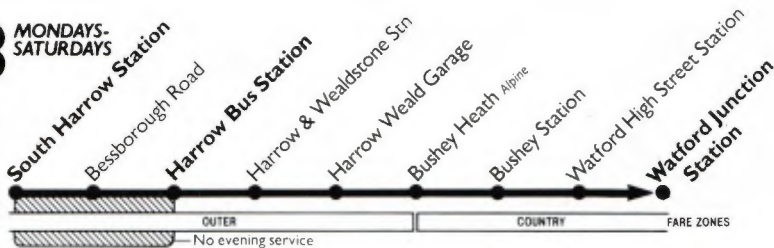

Please have your fare ready to **PAY THE DRIVER**

Monday to Fridays

South Harrow Station	07:41	08:11	08:41	09:12	09:45	10:18	10:46	11:16	11:46	12:16	12:46	13:16	13:46	14:16	14:46
Harrow Bus Station	07:51	08:21	08:51	09:22	09:54	10:27	10:55	11:25	11:55	12:25	12:55	13:25	13:55	14:25	14:55
Harrow & Wealdstone Station	07:58	08:28	08:58	09:29	10:01	10:33	11:01	11:31	12:01	12:31	13:01	13:31	14:01	14:31	15:01
Harrow & Wealdstone Station	06:41	07:09	07:36	08:06	08:36	09:07	10:08	10:40	11:08	11:38	12:08	12:38	13:08	13:38	14:08
Bushey Heath Alpine	06:47	07:15	07:45	08:15	08:45	09:15	10:15	10:47	11:15	11:45	12:15	12:45	13:15	13:45	14:15
Bushey Red Lion	06:52	07:20	07:53	08:23	08:53	09:23	10:22	10:54	11:22	11:52	12:22	12:52	13:22	13:52	14:22
Bushey Station	06:55	07:23	07:58	08:28	08:58	09:28	10:27	10:59	11:27	11:57	12:27	12:57	13:27	13:57	14:27
Watford Exchange Road	06:58	07:26	08:02	08:32	09:02	09:32	10:31	11:03	11:31	12:01	12:31	13:01	13:31	14:01	14:31
Watford Junction Station	07:03	07:31	08:07	08:37	09:07	09:37	10:37	11:09	11:37	12:07	12:37	13:07	13:37	14:07	14:37

Saturdays

South Harrow Station	07:49	08:21	08:51	09:11	09:31	09:51	10:11	10:31	10:51	11:11	11:31	11:51	12:11	12:31	12:51
Harrow Bus Station	07:57	08:29	08:59	09:19	09:39	09:59	10:20	10:40	11:00	11:20	11:40	12:00	12:20	12:40	13:00
Harrow & Wealdstone Station	08:03	08:35	09:05	09:25	09:45	10:06	10:30	10:50	11:10	11:30	11:50	12:10	12:30	12:50	13:10
Harrow & Wealdstone Station	07:05	07:35	08:08	08:40	09:00	09:10	09:30	09:50	10:10	10:30	10:50	11:10	11:30	11:50	12:10
Bushey Heath Alpine	07:11	07:41	08:14	08:46	09:06	09:16	09:36	09:56	10:20	10:44	10:68	11:12	11:36	11:60	11:84
Bushey Red Lion	07:17	07:47	08:20	08:52	09:12	09:22	09:42	10:02	10:27	10:51	11:15	11:39	11:63	11:87	12:11
Bushey Station	07:21	07:51	08:24	08:56	09:16	09:26	09:46	10:06	10:31	10:55	11:19	11:43	12:07	12:31	12:55
Watford Exchange Road	07:24	07:54	08:27	08:59	09:19	09:29	09:49	10:10	10:35	10:59	11:23	11:47	12:11	12:35	12:59
Watford Junction Station	07:29	07:59	08:32	09:04	09:24	09:34	09:54	10:16	10:41	11:05	11:29	11:53	12:17	12:41	13:05

A - Continues to Harrow Weald Red Lion.

No service on Sundays or Public Holidays

Bus 258 is operated by London Buses, Leaside District on behalf of London Regional Transport. If you have any comments regarding the service please contact The Press and Public Relations Officer, London Regional Transport, 55 Broadway, London SW1H 0BD.

London Regional Transport

LRT 6.6.87