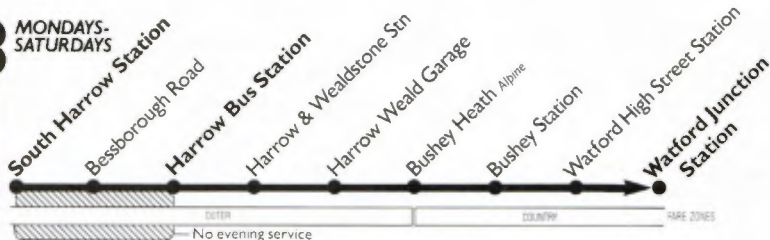

258 MONDAYS-SATURDAYS

Please have your fare ready to

PAY THE DRIVER

Mondays to Fridays

South Harrow Station	07:40	08:10	08:41	09:12	09:45	15	45	1445	1513	1539	1609	1642		
Harrow & Wealdstone Station	07:48	08:18	08:49	09:20	09:54	Then	24	54	1454	1522	1548	1618	1652	
Harrow Weald Garage	08:00	08:30	09:01	09:32	10:02	at	32	02	1502	1530	1558	1628	1703	
Bushey Heath Alpine	06:41	07:11	07:36	08:06	08:36	these	38	08	1508	1536	1605	1635	1710	
Bushey Red Lion	06:47	07:17	07:43	08:13	08:43	minutes	45	15	UNTIL	1515	1543	1612	1642	1717
Bushey Station	06:53	07:23	07:51	08:21	08:51	past	52	22	1522	1530	1549	1649	1724	
Watford High Street Station	06:57	07:27	07:55	08:25	08:55	each	56	26	1526	1554	1623	1653	1728	
Watford Junction Station	07:00	07:30	07:59	08:29	08:59	hour	59	29	1529	1558	1627	1657	1732	
	07:05	07:35	08:05	08:35	09:05		03	33	1535	1604	1633	1703	1738	

Saturdays

South Harrow Station	07:46	08:11	08:51	09:11	09:31	09:51	10:11	31	51	11	1711	1741	1815		
Harrow Bus Station	07:52	08:17	08:57	09:17	09:37	09:57	10:17	Then	40	00	20	1720	1750	1823	
Harrow & Wealdstone Station	08:00	08:25	09:05	09:25	09:45	10:05	10:30	at	50	10	30	1730	1800	1829	
Harrow Weald Garage	07:44	07:39	08:01	08:40	08:59	09:10	09:30	these	57	17	37	1737	1807	1834	
Bushey Heath Alpine	07:16	07:30	08:13	08:46	09:05	09:16	09:36	minutes	01	24	44	UNTIL	1744	1813	1840
Bushey Red Lion	07:21	07:46	08:19	08:52	09:11	09:16	09:41	past	31	51	11	1751	1819	1846	
Bushey Station	07:26	07:50	08:23	08:56	09:15	09:26	09:46	each	35	55	55	1755	1823	1850	
Watford High Street Station	07:23	07:53	08:26	08:59	09:18	09:29	09:50	hour	19	39	59	1759	1826	1853	
Watford Junction Station	07:28	07:58	08:31	09:04	09:23	09:34	09:56		25	45	05	1805	1831	1858	

A - Continues to Harrow Weald Red Lion.

No service on Sundays or National Public Holidays

Route 258 is operated by London Buses, Leaside District on behalf of London Regional Transport. If you have any comments regarding the service please contact The Press and Public Relations Officer, London Regional Transport, 55 Broadway, LONDON SW1H 0BD.

785/13481M/750(75)

13.7.85
Lea

London Regional Transport

E.H.P. Ltd. 8826