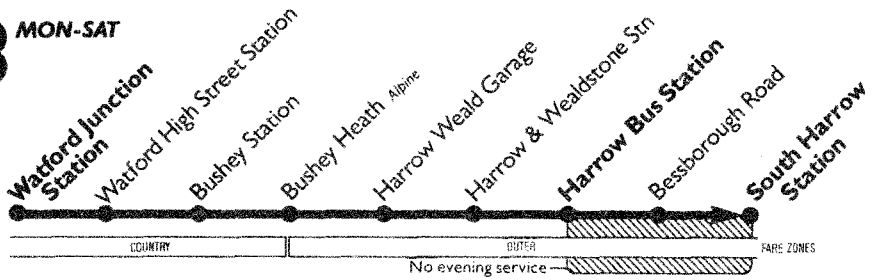

258 MON-SAT

Pay as you enter bus, please have your fare ready.

Mondays to Fridays

Watford Junction Stn. ⊕	0710	0740	0810	0840	0913	0941	1010		40	10		1440	1510	1540	1609	1637	1709
Watford High Street Stn. ⊕	0716	0747	0817	0847	0920	0949	1018	Then at	48	18		1448	1518	1550	1619	1648	1720
Bushey Station ⊕	0719	0751	0821	0851	0924	0953	1022	these	52	22		1452	1522	1554	1623	1652	1724
Bushey Red Lion	0723	0756	0826	0856	0929	0957	1026	minutes	56	26		1456	1526	1559	1628	1657	1729
Bushey Heath Alpine	0729	0804	0834	0904	0937	1004	1033	past	03	33	UNTIL	1503	1533	1606	1635	1705	1737
Harrow Weald Garage	0717	0735	0811	0841	0911	0944	1010	each	09	39		1509	1539	1613	1642	1712	1744
Harrow & Wealdstone Stn. ⊕	0723	0743	0819	0849	0919	0950	1016	hour	15	45		1515	1546	1620	1649	1719	1751
Harrow Bus Station ⊕	0729	0752	0828	0858	0928	0959	1024		24	54		1524	1555	1629	1658	1728	1800
South Harrow Station ⊕	0735	0800	0836	0906	0936	1006	1032		31	01		1531	1603	1637	1706	1736	1808

Watford Junction Stn. ⊕	1743	1812	1842	1910	1940	2009	2033	2103	2133	2203	2233	2303					
Watford High Street Stn. ⊕	1754	1823	1849	1917	1946	2015	2039	2109	2139	2209	2239	2309					
Bushey Station ⊕	1758	1827	1852	1920	1949	2018	2042	2112	2142	2212	2242	2312					
Bushey Red Lion	1803	1832	1856	1924	1953	2022	2046	2116	2146	2216	2246	2316					
Bushey Heath Alpine	1811	1839	1903	1930	1959	2028	2052	2122	2152	2222	2252	2322					
Harrow Weald Garage	1818	1846	1909	1936	2005	2034	2058	2128	2158	2228	2258	2328					
Harrow & Wealdstone Stn. ⊕	1825	1852	1915	1941	2010	2039	2103	2133	2203								
Harrow Bus Station ⊕	1834	1900	1923	1947	2016	2045	2109	2139	2209								
South Harrow Station ⊕	1842																

Saturdays

Watford Junction Stn. ⊕	0733	0803	0833		0911	0941	1010		40	10		1710	1740	1809	1835	1903	1933
Watford High Street Stn. ⊕	0739	0809	0839		0917	0947	1019	Then at	49	19		1719	1749	1817	1839	1909	1939
Bushey Station ⊕	0742	0812	0842		0920	0951	1023	at	53	23		1723	1753	1820	1842	1912	1942
Bushey Red Lion	0746	0816	0846		0924	0956	1028	these	58	28		1728	1758	1824	1846	1916	1946
Bushey Heath Alpine	0752	0822	0852		0930	1002	1035	minutes	05	35	UNTIL	1735	1805	1830	1852	1922	1952
Harrow Weald Garage	0728	0758	0828	0858	0927	0936	1008	past	11	41		1741	1811	1836	1858	1928	1958
Harrow & Wealdstone Stn. ⊕	0733	0803	0833	0903	0932	0941	1015	each	18	48		1748	1816	1841	1903	1933	2003
Harrow Bus Station ⊕	0739	0809	0840	0910	0939	0948	1024	hour	27	57		1757	1823	1847	1909	1939	2009
South Harrow Station ⊕	0809	0846	0916	0945	0954	1031	1104		34	04		1804	1829				

Watford Junction Stn. ⊕	2003	2033	2103	2133	2203	2233	2303										
Watford High Street Stn. ⊕	2009	2039	2109	2139	2209	2239	2309										
Bushey Station ⊕	2012	2042	2112	2142	2212	2242	2312										
Bushey Red Lion	2016	2046	2116	2146	2216	2246	2316										
Bushey Heath Alpine	2022	2052	2122	2152	2222	2252	2322										
Harrow & Wealdstone Stn. ⊕	2028	2058	2128	2158	2228	2258	2328										
Harrow Bus Station ⊕	2033	2103	2133	2203													
South Harrow Station ⊕	2039	2109	2139	2209													

No service on Sundays or National Public Holidays