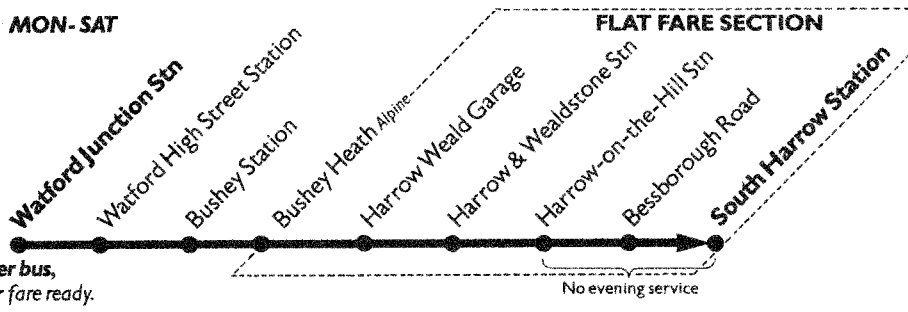

This route has a **FLAT FARE** section

Pay as you enter bus,
please have your fare ready.

Monday to Fridays

Watford Junction Stn. Ⓢ	0710	0740	0810	0840	0913	0940		10	40		1440	1510	1540	1609	1637	1709	1742
Watford High Street Stn. Ⓢ	0716	0747	0817	0847	0920	0948	Then	18	48		1448	1518	1550	1619	1648	1720	1753
Bushey Station Ⓢ	0719	0751	0821	0851	0924	0952	at	22	52		1452	1522	1554	1623	1652	1724	1757
Bushey Red Lion Ⓢ	0723	0756	0826	0856	0929	0956	these	26	56		1456	1526	1559	1628	1657	1729	1802
Bushey Heath Alpine Ⓢ	0729	0804	0834	0904	0937	1003	minutes	33	03	UNTIL	1503	1533	1606	1635	1705	1737	1810
Harrow Weald Garage Ⓢ	0718	0735	0811	0841	0911	0944	past	39	09		1509	1539	1613	1642	1712	1744	1817
Harrow & Wealdstone Stn. Ⓢ	0723	0743	0819	0849	0919	0950	1015	each	45	15	1515	1546	1620	1649	1719	1751	1824
Harrow Bus Station Ⓢ	0729	0751	0827	0857	0927	0958	1023	hour	53	23	1523	1554	1628	1657	1727	1759	1832
South Harrow Station Ⓢ	0735	0759	0835	0905	0935	1005	1030		00	30	1530	1602	1636	1705	1735	1807	1840

South Harrow Station																		
Harrow Bus Station	1923	Then	53	23				2223										
Harrow & Wealdstone Stn.	1929	at	59	29				2229										
Harrow Weald Garage	1934	these	04	34				2234										
Bushey Heath Alpine	1940	minutes	10	40	UNTIL			2240										
Bushey Red Lion	1946	past	16	46				2246										
Bushey Station	1950	each	20	50				2250										
Watford High Street Stn.	1953	hour	23	53				2253										
Watford Junction Stn.	1958		28	58				2258										

No service on Sundays or National Public Holidays

A—Continues to Harrow Weald Red Lion.