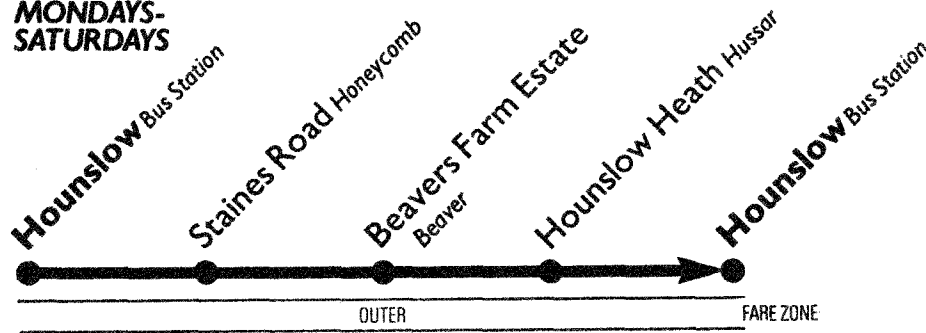

CIRCULAR 257

**MONDAYS-
SATURDAYS**

Mondays to Fridays

Hounslow Bus Station	0640	0720	0800	0840	0920	1000	1040	1120	1200	1220	1240	1300	1340	1420	1500	1540	1620	1700
Staines Road Honeycomb	0647	0727	0809	0849	0929	1009	1049	1129	1209	1229	1249	1309	1349	1429	1509	1551	1631	1711
Beavers Farm Estate Beaver	0651	0731	0814	0854	0934	1014	1054	1134	1214	1234	1254	1314	1354	1434	1514	1557	1637	1717
Hounslow Heath Hussar	0656	0738	0821	0901	0941	1021	1101	1141	1221	1241	1301	1321	1401	1441	1521	1603	1643	1723
Hounslow Bus Station	0704	0747	0830	0910	0950	1030	1110	1150	1230	1250	1310	1330	1410	1450	1530	1612	1652	1732

Hounslow Bus Station	1740	1820
Staines Road Honeycomb	1751	1831
Beavers Farm Estate Beaver	1757	1837
Hounslow Heath Hussar	1803	1842
Hounslow Bus Station	1812	1850

Saturdays

Hounslow Bus Station	0641	0720	0800	0840	0920	1000	1040	1120	1200	1220	1240	1300	1340	1420	1500	1540	1620	1700
Staines Road Honeycomb	0648	0727	0807	0847	0927	1011	1051	1131	1211	1231	1251	1311	1351	1431	1511	1551	1631	1711
Beavers Farm Estate Beaver	0652	0731	0811	0851	0931	1015	1055	1135	1215	1235	1255	1315	1355	1435	1515	1555	1635	1715
Hounslow Heath Hussar	0657	0736	0816	0856	0936	1020	1100	1140	1220	1240	1300	1320	1400	1440	1520	1600	1640	1720
Hounslow Bus Station	0705	0744	0824	0904	0944	1031	1111	1151	1231	1251	1311	1331	1411	1451	1531	1641	1651	1731

Note—This timetable is published as a guide to the general level of service, and timings are in many cases approximate. Every effort is made to maintain the scheduled service but this may from time to time be impossible owing to circumstances beyond London Transport's control. At Christmas, New Year, Easter, May Day, and Spring and Summer holiday weekends, some services have special timetables and some do not run at all. See notices on buses.