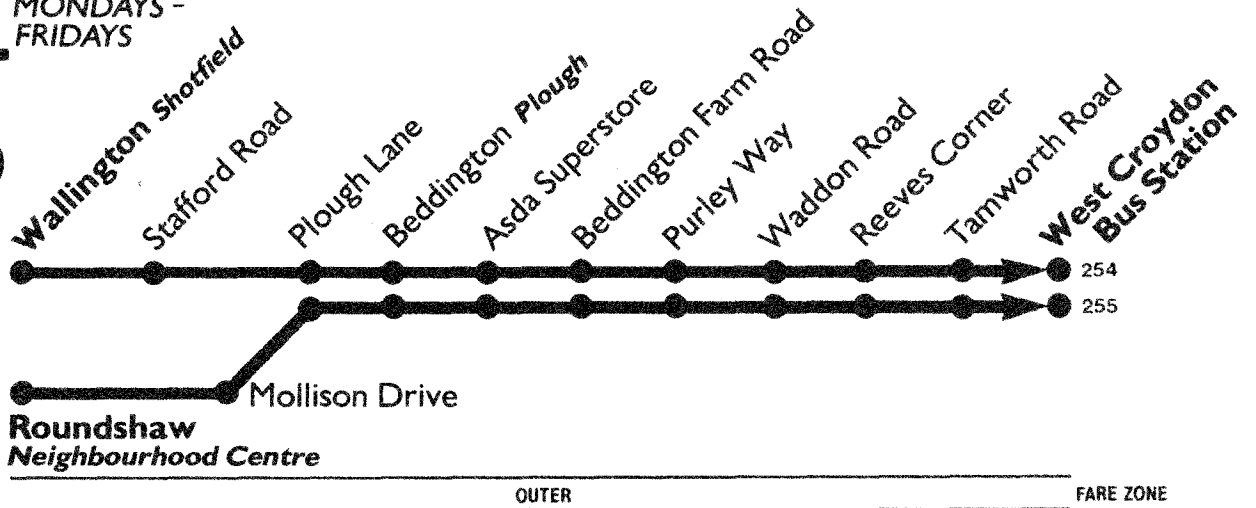

**254** MONDAYS  
FRIDAYS  
**255** MONDAYS-  
FRIDAYS

**Mondays to Fridays**

West Croydon Bus Station	0840	0910	0940	Then at	10	40	1510	1540	1610	1640	1740	1840	
Purley Way Waddon Road	0847	0917	0947	these	17	47	1517	1547	1617	1647	1747	1847	
Beddington Asda	0852	0922	0951	minutes	21	51	UNTIL	1521	1551	1622	1652	1752	1852
Beddington Plough	0859	0929	0956	past	26	56	1526	1556	1629	1659	1759	1859	
Wallington Shotfield	↓	0939	↓	each	35	↓	1535	↓	1639	↓	↓	↓	
Roundshaw Neighbourhood Centre	0905	....	1002	hour	....	02	....	1602	....	1705	1805	1905	

**254** MONDAYS-  
FRIDAYS  
**255** MONDAYS-  
FRIDAYS

**Mondays to Fridays**

Roundshaw Neighbourhood Centre	....	0911	....	1013	Then at	....	13	1513	....	1611	1711	1811	1913	
Wallington Shotfield	....	0839	↓	0942	these	42	↓	↓	1542	↓	↓	↓	↓	
Beddington Plough	....	0847	0918	0949	minutes	49	19	UNTIL	1519	1549	1618	1718	1818	1918
Beddington Asda	....	0852	0923	0954	past	54	24	1524	1554	1623	1723	1823	1922	
Purley Way Waddon Road	....	0857	0928	0958	each	58	28	1528	1558	1628	1728	1828	1926	
West Croydon Bus Station	0904	0935	1005	1035	hour	05	35	1535	1605	1635	1735	1835	1932	