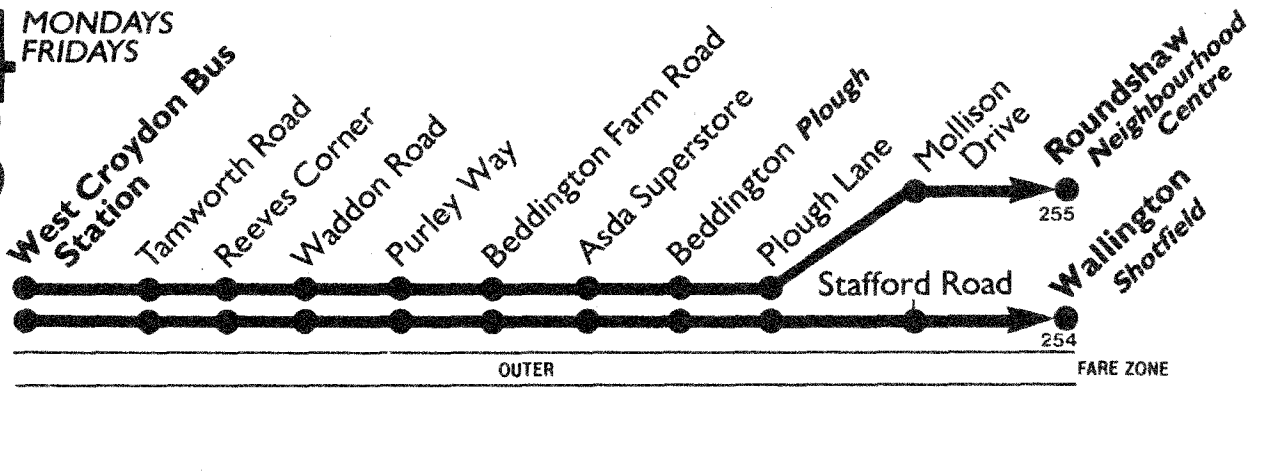

**254** MONDAYS  
FRIDAYS  
**255** MONDAYS-  
FRIDAYS

**Mondays to Fridays**

West Croydon Bus Station	0840	0910	0940	Then at	10	40	1510	1540	1610	1640	1740	1840	
Purley Way Waddon Road	0847	0917	0947	these	17	47	1517	1547	1617	1647	1747	1847	
Beddington Asda	0852	0922	0951	minutes	21	51	UNTIL	1521	1551	1622	1652	1752	1852
Beddington Plough	0859	0929	0956	past	26	56	1526	1556	1629	1659	1759	1859	
Wallington Shotfield	↓	0939	↓	each	35	↓	1535	↓	1639	↓	↓	↓	
Roundshaw Neighbourhood Centre	0905	....	1002	hour	....	02	....	1602	....	1705	1805	1905	

**254** MONDAYS-  
FRIDAYS  
**255** MONDAYS-  
FRIDAYS

**Mondays to Fridays**

Roundshaw Neighbourhood Centre	....	0911	....	1013	Then at	....	13	1513	....	1611	1711	1811	1913	
Wallington Shotfield	....	0839	↓	0942	these	42	↓	↓	1542	↓	↓	↓	↓	
Beddington Plough	....	0847	0918	0949	minutes	49	19	UNTIL	1519	1549	1618	1718	1818	1918
Beddington Asda	....	0852	0923	0954	past	54	24	1524	1554	1623	1723	1823	1922	
Purley Way Waddon Road	....	0857	0928	0958	each	58	28	1528	1558	1628	1728	1828	1926	
West Croydon Bus Station	0904	0935	1005	1035	hour	05	35	1535	1605	1635	1735	1835	1932	