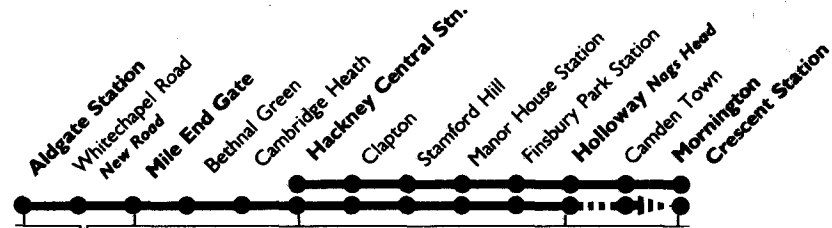

Starting
9th May
1992

SERVICE INTERVAL	ZONE 1		ZONE 2		ZONE 3	
	Aldgate to Mile End Gate	Mile End Gate to Hackney Central Station	Hackney Central Station to Holloway Nags Head	Holloway to Mornington Crescent		
Mondays to Fridays	7 - 8 minutes (15 evenings)	6 - 8 minutes (3 - 5 rush hours)	2 - 4 minutes (7 - 8 evenings)	7 - 8 minutes		
Saturdays	10 minutes (12 evenings)	4 - 6 minutes (12 evenings)	Frequent but irregular (6 minutes evenings)	7 - 8 minutes (12 evenings)		
Sundays	10 - 12 minutes	10 - 12 minutes	5 - 6 minutes	10 - 12 minutes		

THROUGH BUSES RUN EARLY MORNINGS AND MONDAY TO FRIDAY EVENINGS.

At other times the service normally runs in two overlapping sections as follows:
Aldgate Station or Mile End Gate to Holloway Nags Head and Hackney Central Station to Mornington Crescent Station.

Mondays to Fridays - First Buses

Aldgate Station	0458	0518	0533	0545	0557	0609	0621	0633	0645	0653	0701	0711	0723	0733	0741	0744
Mile End Gate	0504	0524	0539	0551	0603	0615	0627	0639	0651	0703	0715	0727	0739	0751	0803	0815
Bethnal Green Station	0506	0526	0541	0553	0605	0617	0629	0641	0653	0705	0717	0729	0741	0753	0805	0817
Hackney Central Station	0513	0533	0548	0600	0612	0624	0636	0648	0654	0706	0718	0730	0742	0754	0806	0818
Clapton Kenninghall Road	0519	0539	0554	0606	0618	0630	0642	0654	0706	0718	0730	0742	0754	0806	0818	0830
Stamford Hill Clapton Common	0428	0513	0524	0544	0559	0611	0617	0623	0635	0641	0647	0653	0659	0705	0711	0715
Manor House Station	0434	0519	0530	0550	0605	0617	0623	0629	0641	0647	0653	0659	0705	0711	0717	0721
Finsbury Park Station	0437	0522	0533	0553	0608	0620	0626	0632	0644	0650	0656	0702	0708	0714	0720	0728
Holloway Camden Road	0441	0526	0537	0557	0612	0624	0630	0636	0648	0654	0700	0706	0712	0718	0725	0729
Camden Town Station	0544	0604	0619	0631	0637	0643	0649	0655	0701	0707	0713	0719	0726	0733	0741	0744
Mornington Crescent Station	0547	0607	0622	0634	0640	0646	0658	0704	0710	0716	0722	0729	0736	0744	0751	0754