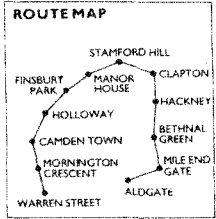

Please have your fare ready to

**PAY THE DRIVER**

CENTRAL INNER CENTRAL FARE ZONES

	MONDAYS TO FRIDAYS			SATURDAYS			SUNDAYS		
	Peaks	Midday	Evening	Early Morning	Shopping Hours	Evening	Early Morning	Daytime Evening	Evening
<b>FROM WARREN ST to Hackney Central ... to Mile End Gate ... to Aldgate .....</b>	every 8 mins every 8 mins C	8 mins 16 mins C	12-16 mins 12-16 mins C	12 mins 12 mins C	10 mins 10 mins C	16 mins 16 mins C	10 mins 10 mins 10 mins	10 mins 10 mins C	16 mins 16 mins C
<b>FROM MORNINGTON CRESCENT to Hackney Central ... to Cambridge Heath ... to Mile End Gate ... to Aldgate .....</b>	every 4 mins every 4 mins every 4-8 mins every 16 mins	8 mins 16 mins 16 mins C	6-8 mins 6-8 mins 6-8 mins 12-16 mins	6 mins 6 mins 6 mins 12 mins	3-7 mins 3-7 mins 3-7 mins 10 mins	8 mins 8 mins 8 mins 16 mins	10 mins 10 mins 10 mins 10 mins	5 mins 5 mins 5 mins 10 mins	8 mins 8 mins 8 mins 16 mins
<b>FROM HOLLOWAY NAGS HEAD to Hackney Central ... to Cambridge Heath ... to Mile End Gate ... to Aldgate .....</b>	every 2-4 mins every 2-4 mins every 2-4 mins every 4-8 mins	4 mins 4-8 mins 4-8 mins 8 mins	6-8 mins 6-8 mins 6-8 mins 12-16 mins	6 mins 6 mins 6 mins 12 mins	3 mins 3 mins 3-7 mins 10 mins	8 mins 8 mins 8 mins 16 mins	10 mins 10 mins 10 mins 10 mins	5 mins 5 mins 5 mins 10 mins	8 mins 8 mins 8 mins 16 mins

A—Continues to Holloway Camden Road. B—Continues to Mornington Crescent Station. E—Individual early journey.  
L—Individual late journey. X—Buses normally run in two overlapping sections, Aldgate to Mornington Crescent (Holloway on Mondays to Fridays before 1830 and Sundays before 1030) and Mile End Gate to Warren Street.