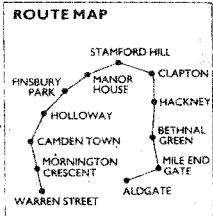

Please have your fare ready to **PAY THE DRIVER**

CENTRAL INNER CENTRAL FARE ZONES

	MONDAYS TO FRIDAYS			SATURDAYS			SUNDAYS		
	Peaks	Midday	Evening	Early Morning	Shopping Hours	Evening	Early Morning	Daytime	Evening
FROM ALDGATE to Holloway Nags Head to Mornington Crescent to Warren Street	every 4-8 mins every 16 mins C	8 mins C	12-16 mins C	12 mins C	10 mins C	16 mins C	10 mins 10 mins 10 mins	10 mins 10 mins C	16 mins 16 mins C
FROM MILE END GATE to Holloway Nags Head to Mornington Crescent to Warren Street	every 2-4 mins every 4-8 mins every 8 mins	4-8 mins 16 mins 16 mins	6-8 mins 6-8 mins 12-16 mins	6 mins 6 mins 12 mins	3-7 mins 3-7 mins 10 mins	8 mins 8 mins 16 mins	10 mins 10 mins 10 mins	5 mins 5 mins 10 mins	8 mins 8 mins 16 mins
FROM CAMBRIDGE HEATH to Holloway Nags Head to Mornington Crescent to Warren Street	every 2-4 mins every 4 mins every 8 mins	4-8 mins 16 mins 16 mins	6-8 mins 6-8 mins 12-16 mins	6 mins 6 mins 12 mins	3 mins 3-7 mins 10 mins	8 mins 8 mins 16 mins	10 mins 10 mins 10 mins	5 mins 5 mins 10 mins	8 mins 8 mins 16 mins
FROM HACKNEY CENTRAL to Holloway Nags Head to Mornington Crescent to Warren Street	every 2-4 mins every 4 mins every 8 mins	4 mins 8 mins 8 mins	6-8 mins 6-8 mins 12-16 mins	6 mins 6 mins 12 mins	3 mins 3-7 mins 10 mins	8 mins 8 mins 16 mins	10 mins 10 mins 10 mins	5 mins 5 mins 10 mins	8 mins 8 mins 16 mins

C—No through service at these times.

Monday to Fridays

	First buses					Last buses					
	E	E	E	X		X	X	X	X		
Aldgate Station	0455	0515	0535	0539		2346	0006	0024	...		
Mile End Gate	0502	0522	0542	0546		2354	0014	0032	...		
Bethnal Green (LT) Station	0504	0524	0544	0548		2356	0016	0034	L		
Cambridge Hth. Ash Grove Bus Gar.	0508	0528	0548	0552		2359	0019	0037	0129		
Hackney Central Station	0513	0533	0545	0557		0004	0024	0042	0134		
Clapton Kenninghall Road	E	E	0540	0552	0604	0011	0031	0049	0141		
Stamford Hill	0424	0514	0525	0535	0545	0557	0609	0016	0036	0054	0146
Manor House Station	0429	0519	0530	0540	0550	0602	0614	0021	0041	...	
Finsbury Park Station	0433	0523	0534	0544	0554	0606	0618	0025	0045	...	
Holloway Tollington Road	0436	0526	0537	0547	0557	0609	0621	0027	0047	...	
Camden Town Station	A	A	0546	0556	0606	0618	0630	0036	0056	...	
Warren Street, P.O. Tower	0555	0605	0615	0627	0639	0045	0055	0105	0115	...	

Saturdays