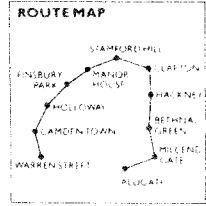

A - Continues to or starts from Holloway, Camden Road. B - Continues to Mornington Crescent Station. E - Individual early journey. L - Individual late journey.

FROM WARREN STREET	MONDAYS TO FRIDAYS			SATURDAYS			SUNDAYS		
	Peaks	Midday	Evening	Early Morning	Shopping Hours	Evening	Early Morning	Daytime	Evening
to Ash Grove Garage	every 3-4 mins†	6 mins	6-8 mins	12 mins	8-9 mins	7-8 mins	10 mins	10 mins	7-8 mins
to Mile End Gate	every 7-8 mins*	6 mins	6-8 mins	12 mins	8-9 mins	7-8 mins	10 mins	10 mins	7-8 mins
to Aldgate	every 7-8 mins*	6 mins	12-15 mins	12 mins	8-9 mins	15 mins	10 mins	10 mins	15 mins
FROM MORNINGTON CRESCENT									
to Ash Grove Garage	every 3-4 mins	6 mins	6-8 mins	6 mins	4-5 mins	7-8 mins	10 mins	5 mins	7-8 mins
to Mile End Gate	every 7-8 mins	6 mins	6-8 mins	6 mins	4-5 mins	7-8 mins	10 mins	5 mins†	7-8 mins
to Aldgate	every 7-8 mins	6 mins	12-15 mins	12 mins	8-9 mins	15 mins	10 mins	5 mins†	15 mins
FROM HOLLOWAY NAGS HEAD									
to Ash Grove Garage	every 2-3 mins	6 mins	6-8 mins	6 mins	4-5 mins	7-8 mins	10 mins	5 mins	7-8 mins
to Mile End Gate	every 3-4 mins	6 mins	6-8 mins	6 mins	4-5 mins	7-8 mins	10 mins	5 mins†	7-8 mins
to Aldgate	every 3-4 mins	6 mins	12-15 mins	12 mins	8-9 mins	15 mins	10 mins	5 mins†	15 mins
FROM FINSBURY PARK									
to Ash Grove Garage	every 2-3 mins	3-6 mins	6-8 mins	6 mins	3-5 mins	7-8 mins	10 mins	5 mins	7-8 mins
to Mile End Gate	every 3-4 mins	6 mins	6-8 mins	6 mins	4-5 mins	7-8 mins	10 mins	5 mins†	7-8 mins
to Aldgate	every 3-4 mins	6 mins	12-15 mins	12 mins	8-9 mins	15 mins	10 mins	5 mins†	15 mins