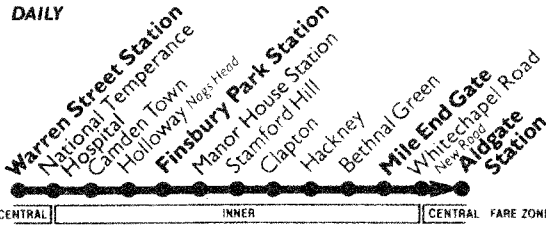

A - Continues to or starts from Holloway, Camden Road. B - Continues to Mornington Crescent Station. E - Individual early journey. L - Individual late journey.

FROM WARREN STREET	MONDAYS TO FRIDAYS			SATURDAYS			SUNDAYS		
	Peaks	Midday	Evening	Early Morning	Shopping Hours	Evening	Early Morning	Daytime	Evening
to Ash Grove Garage	every 3-4 mins†	6 mins	6-8 mins	12 mins	8-9 mins	7-8 mins	10 mins	10 mins	7-8 mins
to Mile End Gate	every 7-8 mins*	6 mins	6-8 mins	12 mins	8-9 mins	7-8 mins	10 mins	10 mins	7-8 mins
to Aldgate	every 7-8 mins*	6 mins	12-15 mins	12 mins	8-9 mins	15 mins	10 mins	10 mins	15 mins
FROM MORNINGTON CRESCENT									
to Ash Grove Garage	every 3-4 mins	6 mins	6-8 mins	6 mins	4-5 mins	7-8 mins	10 mins	5 mins	7-8 mins
to Mile End Gate	every 7-8 mins	6 mins	6-8 mins	6 mins	4-5 mins	7-8 mins	10 mins	5 mins†	7-8 mins
to Aldgate	every 7-8 mins	6 mins	12-15 mins	12 mins	8-9 mins	15 mins	10 mins	5 mins†	15 mins
FROM HOLLOWAY NAGS HEAD									
to Ash Grove Garage	every 2-3 mins	6 mins	6-8 mins	6 mins	4-5 mins	7-8 mins	10 mins	5 mins	7-8 mins
to Mile End Gate	every 3-4 mins	6 mins	6-8 mins	6 mins	4-5 mins	7-8 mins	10 mins	5 mins†	7-8 mins
to Aldgate	every 3-4 mins	6 mins	12-15 mins	12 mins	8-9 mins	15 mins	10 mins	5 mins†	15 mins
FROM FINSBURY PARK									
to Ash Grove Garage	every 2-3 mins	3-6 mins	6-8 mins	6 mins	3-5 mins	7-8 mins	10 mins	5 mins	7-8 mins
to Mile End Gate	every 3-4 mins	6 mins	6-8 mins	6 mins	4-5 mins	7-8 mins	10 mins	5 mins†	7-8 mins
to Aldgate	every 3-4 mins	6 mins	12-15 mins	12 mins	8-9 mins	15 mins	10 mins	5 mins†	15 mins