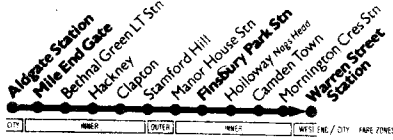

During Monday to Friday peak hours this Service normally operates in two overlapping sections, Aldgate to Finsbury Park and Mile End Gate to Warren Street.

Mondays to Fridays

	First Buses				Last Buses				
Aldgate Station	...	E	E	X	X				
Mile End Gate	...	0457	0518	...	0542	2308	...	2356 0008	
Bethnal Green (LT) Station	...	0503	0524	...	0548	2315	2319 2355	...	
Cambridge Heath, Ash Grove Garage	...	0505	0526	...	0550	2317	2323 2359	...	
Hackney Central Station	...	0508	0529	0540	0553	2321	2327 0003	C 0010 0021	
Clapton, Kenninghall Road	...	0512	0533	0545	0557	2325	2331 0007	0010 ... 0025	
Stamford Hill	0428	0516	0523	0538	0550	0602	2331	2337 0013 0016	...
Manor House Station	0433	0521	0528	0549	0601	0617	2338	2344 0020 0023	...
Finsbury Park Station	0437	0525	0532	0553	0605	0617	2343	2351	...
Holloway, Tollington Road	0440	0528	0535	0556	0608	0620	2347	2355	...
Camden Town Station	...	0542	0603	0615	0627	...	2350	2358	...
Warren Street Stn, P.O. Tower	...	0550	0611	0623	0635	...	2357	0005	...
							0005	0011	...

Buses run at the following intervals: Aldgate to Mile End Gate 6-8 minutes, Mile End Gate to Mornington Crescent 6 minutes (2-5 peaks), Mornington Crescent to Warren Street 6-8 minutes.

Saturdays

	First Buses				Last Buses				
Aldgate Station	...	E	E						
Mile End Gate	...	0457	...	0530	0554	2332	2344 2356	0020 ...	
Bethnal Green (LT) Station	...	0503	...	0536	0600	2339	2351 0003	0027 ...	
Cambridge Heath, Ash Grove Garage	...	0505	...	0538	0602	2341	2353 0005	0029 ...	
Hackney Central Station	...	0508	0529	0541	0605	2345	2357 0009	0033 L	
Clapton, Kenninghall Road	...	0512	0533	0545	0609	2349	0001 0013	0037 0108	
Stamford Hill	E	E	0517	0538	0550	0614	2355	0007 0019	0043 0114
Manor House Station	0428	0514	0523	0544	0556	0620	0002	0014 0026	0050 0121
Finsbury Park Station	0433	0529	0528	0549	0601	0625	0007	0019 0031	...
Holloway, Tollington Road	0437	0523	0532	0553	0605	0629	0011	0023 0036	...
Camden Town Station	0440	0528	0535	0556	0608	0632	0014	0026	...
Warren Street Stn, P.O. Tower	...	0542	0603	0615	0639	...	0021	...	...
	...	0550	0611	0623	0647	...	0029	...	...

Buses run at the following intervals: Aldgate to Mile End Gate 6-9 minutes (12 before 0930), Mile End Gate to Mornington Crescent 3-6 minutes, Mornington Crescent to Warren Street 6-9 minutes (12 before 1000).

Sundays (and National Public Holidays)