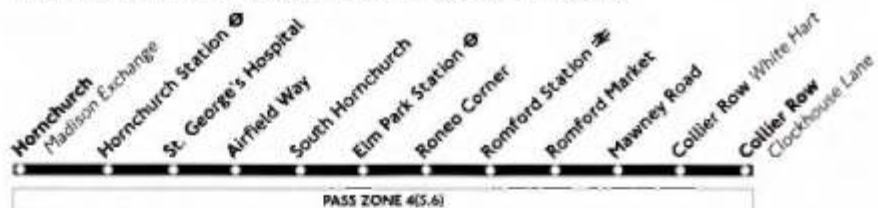

252

Daily

Hornchurch - Romford - Collier Row

Mondays to Fridays

Hornchurch Madison Exchange	05:30	05:45	06:00	06:15	06:30	06:45	07:00	07:12	07:24	07:36	07:48	08:00	08:12	08:24	08:36	08:48	09:00	09:12
Hornchurch Station	05:32	05:47	06:02	06:17	06:32	06:47	07:02	07:14	07:26	07:39	07:51	08:03	08:15	08:27	08:39	08:51	09:03	09:15
South Hornchurch Airfield Way	05:36	05:51	06:06	06:21	06:36	06:51	07:07	07:19	07:32	07:45	07:57	08:09	08:21	08:33	08:45	08:57	09:09	09:21
Elm Park Station	05:40	05:55	06:10	06:25	06:40	06:55	07:11	07:23	07:37	07:50	08:02	08:14	08:26	08:38	08:50	09:02	09:14	09:26
Romford Station	05:48	06:03	06:18	06:34	06:49	07:05	07:20	07:33	07:48	08:01	08:14	08:26	08:37	08:50	09:02	09:13	09:24	09:36
Romford Market	05:51	06:06	06:21	06:37	06:52	07:08	07:23	07:36	07:51	08:04	08:17	08:29	08:41	08:53	09:05	09:17	09:28	09:40
Eastern Avenue Mawney Road	05:56	06:11	06:26	06:42	06:57	07:13	07:28	07:41	07:57	08:10	08:23	08:35	08:47	08:59	09:11	09:23	09:34	09:45
Collier Row White Hart	06:00	06:15	06:30	06:46	07:02	07:18	07:33	07:46	08:02	08:15	08:28	08:41	08:53	09:04	09:16	09:28	09:39	09:50
Collier Row Clockhouse Lane	06:02	06:17	06:32	06:48	07:04	07:20	07:36	07:49	08:05	08:18	08:31	08:43	08:55	09:07	09:19	09:31	09:42	09:53