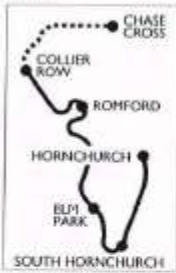

252

Hornchurch – Romford – Collier Row

Daily

ZONE 4(5,6)

Mondays to Fridays

Hornchurch Madison Exchange	...	0600	0620	0635	0650	0705	0715	0725	0735	0741	0750	0803	0816	0829	0842	0855	0908	0921
Hornchurch Station	...	0602	0622	0637	0652	0707	0717	0727	0737	0743	0752	0805	0818	0831	0844	0857	0910	0923
South Hornchurch Airfield Way	...	0607	0627	0642	0658	0714	0724	0734	0744	0750	0759	0812	0825	0838	0851	0904	0917	0930
Elm Park Station	...	0612	0632	0647	0703	0719	0729	0740	0750	0756	0805	0819	0832	0845	0858	0910	0923	0935
Romford Station	0555	0620	0640	0655	0711	0727	0738	0749	0759	0806	0816	0830	0843	0856	0909	0921	0933	0945
Romford Market	0558	0623	0643	0658	0714	0730	0742	0753	0803	0810	0820	0834	0847	0900	0913	0925	0937	0949
Eastern Avenue Mawney Road	0604	0629	0649	0704	0720	0736	0748	0759	0810	0817	0827	0841	0854	0907	0920	0932	0944	0956
Collier Row White Hart	0608	0633	0653	0708	0725	0741	0753	0804	0815	0822	0832	0846	0859	0912	0925	0937	0949	1001
Collier Row Clockhouse Lane	0610	0635	0655	0710	0727	0744	0756	0807	0818	...	0849	0902	0915	0928	0940	0952	1004	...
Havering Park Firbank Road	...	...	...	...	...	...	...	...	...	0830	0840	...	...	...	...	...	...	...
North Romford Chase Cross	...	...	...	...	...	...	...	...	...	0838	0848	...	...	...	...	...	...	...

Hornchurch Madison Exchange	0934	0947	1002	...	17	32	47	02	1417	1432	1444	1456	1508	1521	1534	1547	1600	1612
Hornchurch Station	0936	0949	1004	Then every	19	34	49	04	1419	1434	1446	1458	1510	1523	1536	1549	1602	1614
South Hornchurch Airfield Way	0943	0956	1010	15 minutes	23	40	55	10	1425	1440	1452	1504	1516	1530	1543	1556	1609	1621
Elm Park Station	0948	1001	1015	at these	39	54	09	24	1439	1454	1467	1509	1521	1535	1548	1601	1614	1626
Romford Station	0957	1010	1024	minutes	43	58	13	28	1443	1458	1510	1523	1535	1550	1603	1616	1629	1641
Romford Market	1001	1014	1028	past the	50	05	20	35	1450	1505	1517	1530	1542	1557	1610	1623	1636	1648
Eastern Avenue Mawney Road	1008	1021	1035	hour	55	10	25	40	1455	1510	1522	1535	1547	1602	1615	1628	1641	1653
Collier Row White Hart	1013	1026	1040	...	58	13	28	43	1458	1513	1525	1538	1550	1605	1618	1631	1644	1656
Collier Row Clockhouse Lane	1016	1029	1043	...	...	...	...	...	...	...	...	...	...	...	...	...	...	...