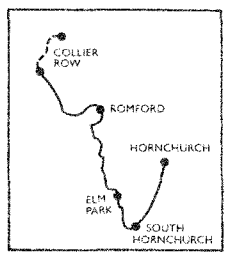

Please have your fare ready to **PAY THE DRIVER**

Mon-Fri limited service

Mondays to Fridays

Collier Row Clockhouse Lane	0553	0613	0633	0653	0708	0718	0726	0734	0745	0756	0807	0818							0855	0906	0918
Collier Row Turpin Ave														0827	0837	0847					
Collier Row White Hart	0555	0615	0635	0655	0710	0720	0728	0738	0749	0800	0811	0822	0834	0844	0854	0859	0910	0922			
Eastern Avenue Mawney Road	0559	0619	0639	0659	0714	0724	0732	0742	0753	0804	0815	0826	0838	0848	0858	0903	0914	0926			
Romford Market	0604	0624	0644	0704	0719	0729	0739	0749	0800	0811	0822	0833	0845	0855	0905	0910	0921	0933			
Romford Station	0607	0627	0647	0707	0722	0732	0742	0752	0803	0814	0825	0836	0848	0858	0908	0913	0924	0936			
Elm Park Station	0616	0636	0656	0716	0731	0741	0751	0801	0812	0823	0834	0845	0857	0907	0917	0922	0933	0945			
South Hornchurch South End Road (X)	0619a	0641	0701	0721	0736	0746	0756	0806	0817	0828	0839	0850	0902	0912	0922	0927	0938	0950			
Hornchurch Station	0647	0707	0727	0743	0753	0803	0813	0824	0835	0846	0857	0909	0919	0929	0934	0946	0958				
Hornchurch White Hart	0650	0710	0730	0746	0756	0806	0816	0827	0838	0849	0900	0912	0922	0932	0937	0949	1001				
Collier Row Clockhouse Lane	0931	0944	0950	0956			08 20	32 44 56			1508	1520	1532						1622	1631	
Collier Row Turpin Ave					Then		4 4 4 4							1543	1555	1607					
Collier Row White Hart	0934	0946	0952	0958	at		10 22 34 46 58			1510	1522	1534	1547	1600	1612	1624	1633				
Eastern Avenue Mawney Road	0938	0950	0956	1002	these		14 26 38 50 02			1514	1526	1538	1551	1604	1616	1628	1637				
Romford Market	0945	0957	1003	1009	minutes		21 33 45 57 09	UNTIL		1521	1533	1545	1558	1610	1622	1634	1645				
Romford Station	0948	1000	1006	1012	past		24 36 48 00 12			1524	1536	1548	1601	1614	1626	1638	1648				
Elm Park Station	0957	1009	G	1021	each		33 45 57 09 21			1533	1547	1601	1614	1627	1639	1649	1659				
South Hornchurch South End Road (X)	1002	1014		1026	hour		38 50 02 14 26			1538	1552	1606	1619	1632	1644	1654	1704				
Hornchurch Station	1010	1022		1034			46 58 10 22 34			1546	1600	1614	1627	1640	1651	1701	1711				
Hornchurch White Hart	1013	1025		1037			49 01 13 25 37			1549	1603	1617	1630	1643	1654	1704	1714				
Collier Row Clockhouse Lane	1641		1841	1851	1859	1916	1933	1950	2010	2030	2050	2110	2130	2156	2226	2256	2326	2356			
Collier Row White Hart	1643	Then	1843	1853	1901	1918	1935	1952	2012	2032	2052	2112	2132	2158	2228	2258	2328	2358			
Eastern Avenue Mawney Road	1647	about	1847	1857	1905	1922	1939	1956	2016	2036	2056	2116	2136	2202	2232	2302	2332	0002			
Romford Market	1655	every	1852	1902	1910	1927	1944	2001	2021	2041	2101	2121	2141	2207	2237	2307	2337	0007			
Romford Station	1658	10	1855	1905	1913	1930	1947	2004	2024	2044	2104	2124	2144	2210	2240	2310	2340	0010			
Elm Park Station	1709	mins.	1904	G	1922	1939	1956	2013	2033	2053	2113	2133	2153	2219	2249	2319	2349	G			
South Hornchurch South End Road (X)	1714	until	1909		1927	1944	2001	2028	2048	2068	2118	2138	2158	2224	2254	2324	2354				
Hornchurch Station	1721		1915		1933	1950	2007	2024	2043	2104	2124	2144	2204	2234	2300	2330	2400				
Hornchurch White Hart	1724		1918		1936	1953	2010	2027	2047	2107	2127	2147	2207	2233	2303	2333	0003				

Saturdays