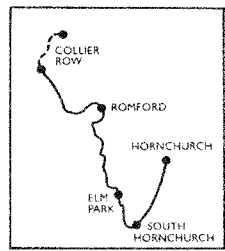

Please have your fare ready to **PAY THE DRIVER**

Mondays to Fridays

Hornchurch White Hart	06:40	06:58	07:12	07:22	07:32	07:42	07:52	08:02	08:12	08:22
Hornchurch Station	06:42	07:00	07:14	07:24	07:34	07:44	07:54	08:04	08:14	08:24
South Hornchurch South End Road (X)	06:30a	06:48	07:06	07:20	07:31	07:41	07:51	08:01	08:11	08:21	08:31
Elm Park Station	G	G	G	G	06:33	G	06:53	G	07:11	G	07:26	07:38	07:48	07:58	08:08	08:18
Romford Station	05:31	05:51	06:11	06:31	06:43	06:53	07:03	07:13	07:21	07:29	07:37	07:49	07:59	08:09	08:19	08:29
Romford Market	05:34	05:54	06:14	06:34	06:46	06:56	07:06	07:16	07:24	07:32	07:40	07:52	08:02	08:12	08:22	08:32
Eastern Avenue Mawney Road	05:39	05:59	06:19	06:39	06:51	07:01	07:11	07:21	07:30	07:39	07:48	08:00	08:10	08:20	08:30	08:40
Collier Row White Hart	05:43	06:03	06:23	06:43	06:55	07:05	07:15	07:25	07:34	07:43	07:52	08:00	08:14	08:24	08:34	08:44
Collier Row Turpin Avenue
Collier Row Clockhouse Lane	05:46	06:06	06:26	06:46	06:58	07:08	07:18	07:28	07:38	07:47	07:56	08:08	08:22	08:32	08:42
Hornchurch White Hart	08:33	08:44	08:55	09:06	09:19	31	43	55	07	19	14:43	14:55	15:07	15:19	15:31
Hornchurch Station	08:35	08:46	08:57	09:08	09:21	33	45	57	09	21	14:45	14:57	15:09	15:21	15:33
South Hornchurch South End Road (X)	08:42	08:53	09:04	09:15	09:28	Then at these minutes past each hour	40	52	04	16	28	14:52	15:04	15:16	15:28	15:40
Elm Park Station	08:49	09:00	09:11	09:22	09:33	45	57	09	21	33	14:57	15:09	15:21	15:33	15:45
Romford Station	09:03	09:14	09:25	09:33	09:43	55	07	19	31	43	UNTIL 15:07	15:19	15:31	15:43	15:55
Romford Market	09:03	09:14	09:25	09:36	09:46	06	18	30	42	54	15:10	15:22	15:34	15:46	15:59
Eastern Avenue Mawney Road	09:11	09:22	09:33	09:44	09:54	10	22	34	46	58	15:22	15:34	15:46	15:58	16:11
Collier Row White Hart	09:15	09:26	09:37	09:48	09:58	15:28	15:34	15:46	16:07	16:21
Collier Row Turpin Avenue	15:38	15:50	16:02
Collier Row Clockhouse Lane	09:19	09:30	09:41	09:51	10:01	13	25	37	49	01	15:25	16:14	16:24
Hornchurch White Hart	16:01	18:00	18:13	18:31	18:49	19:07	19:27	19:47	20:07	20:27	20:47	21:13	21:43	22:13
Hornchurch Station	16:03	18:02	18:15	18:33	18:51	19:09	19:29	19:49	20:09	20:29	20:49	21:15	21:45	22:15
South Hornchurch South End Road (X)	16:11	18:10	18:23	18:39	18:57	19:15	19:35	19:55	20:15	20:35	20:55	21:21	21:51	22:21
Elm Park Station	16:16	Then about every 10 minutes until	18:15	18:28	18:44	19:02	19:20	19:40	20:00	20:20	20:40	21:00	21:26	21:56	22:26
Romford Station	16:26	18:26	18:39	18:54	19:12	19:30	19:50	20:10	20:30	20:50	21:10	21:36	22:06	23:06
Romford Market	16:30	18:30	18:42	18:57	19:15	19:33	19:53	20:13	20:33	20:53	21:13	21:39	22:09	23:09
Eastern Avenue Mawney Road	16:38	18:39	18:47	19:02	19:20	19:38	19:58	20:18	20:38	20:58	21:18	21:44	22:14	23:14
Collier Row White Hart	16:42	18:43	18:51	19:06	19:24	19:42	20:02	20:22	20:42	21:02	21:22	21:48	22:18	23:18
Collier Row Clockhouse Lane	16:45	18:46	18:54	19:09	19:27	19:45	20:05	20:25	20:45	21:05	21:25	21:51	22:21	23:21