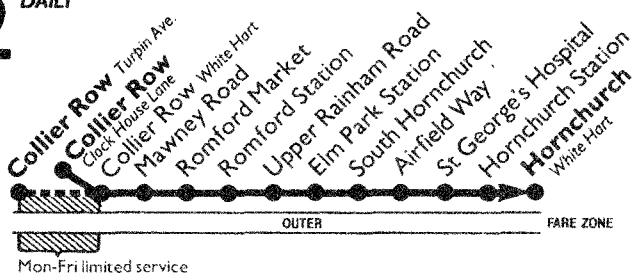

Saturdays

Hornchurch White Hart	06:43	07:13	07:43	08:09	08:26	08:42	08:58	09:14	09:30	09:45	10:00	10:15	10:30	10:45
Hornchurch Station	06:45	07:15	07:45	08:11	08:28	08:44	09:00	09:16	09:32	09:47	10:03	10:18	10:33	10:48
South Hornchurch South End Road (X)	06:51	07:21	07:51	08:17	08:34	08:50	09:06	09:22	09:38	09:53	10:10	10:25	10:40	10:55
Elm Park Station	G	06:56	07:26	07:56	08:22	08:39	G	08:55	09:11	09:27	G	09:43	09:58	10:15	10:30	10:45
Romford Station	06:36	07:06	07:36	08:06	08:32	08:49	08:57	09:05	09:21	09:37	09:46	09:54	10:11	10:28	10:43	10:58
Romford Market	06:39	07:09	07:39	08:09	08:35	08:52	09:01	09:10	09:26	09:42	09:51	09:59	10:16	10:33	10:48	11:03
Eastern Avenue Mawney Road	06:44	07:14	07:44	08:14	08:40	08:57	09:07	09:17	09:33	09:49	09:58	10:06	10:24	10:41	10:56	11:11
Collier Row White Hart	06:48	07:18	07:48	08:18	08:44	09:01	09:11	09:21	09:37	09:53	10:03	10:12	10:30	10:47	11:02	11:32
Collier Row Clockhouse Lane	06:51	07:21	07:51	08:21	08:47	09:04	09:14	09:24	09:40	09:56	10:06	10:15	10:33	10:50	11:05	11:35
Hornchurch White Hart	11:15	30	45	00	15	17:30	17:45	17:59	18:13	43	13	23:13
Hornchurch Station	11:18	33	48	03	18	17:33	17:48	18:02	18:15	45	15	23:15
South Hornchurch South End Road (X)	11:25	40	55	10	25	17:40	17:55	18:08	18:21	51	21	23:21
Elm Park Station	11:30	45	00	15	30	17:45	18:00	18:13	18:26	56	26	23:26
Romford Station	11:43	58	13	28	43	UNTIL 17:58	18:13	G	18:36	06	36	UNTIL	23:36
Romford Market	11:48	03	18	33	48	18:03	18:18	18:39	09	39	23:39
Eastern Avenue Mawney Road	11:56	11	26	41	56	18:11	18:25	18:44	14	44	23:44
Collier Row White Hart	12:02	17	32	47	02	18:17	18:29	18:48	18	48	23:48
Collier Row Clockhouse Lane	12:05	20	35	50	05	18:20	18:32	18:51	21	51	23:51

A - Time at South Hornchurch Morecambe Close.
 G - Starts from Hornchurch Garage via Romford Racecourse Corner.
 X - South Hornchurch South End Road/Airfield Way.

Please have your fare ready to **PAY THE DRIVER**