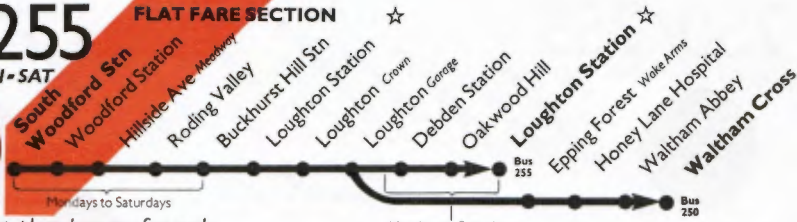

X - The bus departing Loughton Station at 1513 starts from Loughton Garage.

This timetable is published as a guide to the general level of service, and timings are in many cases approximate. Every effort is made to maintain the scheduled service but this may from time to time be impossible owing to circumstances beyond London Transport's control. At Christmas, New Year, Easter, May Day, and Spring and Summer Holiday weekends, some services have special timetables and some do not run at all. See notices on buses.

London Transport 55 Broadway, S.W.1.
Telephone: 01-222 1234

250/255

DAILY MON-SAT

FLAT FARE SECTION ☆

These routes have a **FLAT FARE** section

Pay as you enter bus, please have your fare ready.

Mondays to Fridays

Bus	230	235	240	245	250	255	260	265	270	275	280	285	290	295	300	305	310	315	320
S. Woodford Stn, Cowslip Rd. @	1150		20		50		1720		1750		1815		1845		1915		1945		2015
Woodford Station @	1159		29		59		1729		1759		1823		1853		1923		1953		2023
Buckhurst Hill Station @	1206	1221	Then	36	51	06	21	1736	1751	1806	1821	1830	1845	1900	1915	1930	2000	2015	2030
Loughton Station @	1214	1229	at	44	59	14	29	1744	1759	1814	1829	1838	1853	1908	1923	1938	2008	2023	2038
Loughton Garage	1223	1238	these	53	08	23	38	1753	1808	1821	1835	1844	1900	1914	1930	1944	2014	2029	2044
Debden Station @		1243	minutes	13	43		UNTIL	1813	1819		1840		1919		1949		2019		2049
Loughton Station @		1249	past	19	49			1819		1845		1924		1954		2024		2054	
Epping Forest Wake Arms	1227		each	57	27			1757		1848		1928		1998		2068		2138	
Honey Lane Hospital	1231		hour	01	31			1801		1852		1932		2002		2072		2142	
Waltham Abbey Market Square	1240			10	40			1810		1901		1941		2011		2081		2151	
Waltham Cross Bus Station	1248			18	48			1818		1909		1949		2019		2089		2159	