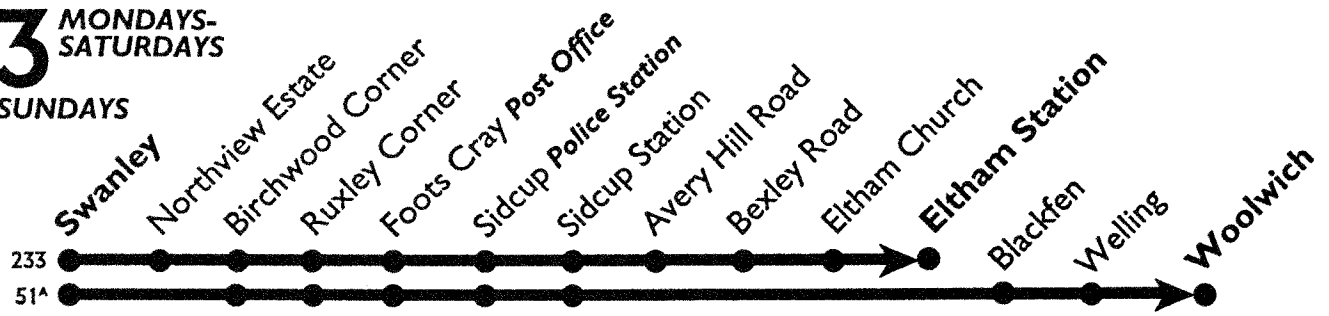

233 MONDAYS-SATURDAYS

51A SUNDAYS

OUTSIDE FARE ZONES

ZONE 4(5,6)

Mondays to Fridays

	Bus 21	Bus 21	Bus 21																		
Swanley Beechenlea Lane ...	0705	0724	0727	0740	0741	0804	0835	0909													
Swanley Asda ...	0708	0727	0730	0743	0744	0807	0838	0912													
Swanley Northview Estate ...		↓	↓	↓	↓	0810	0841	0914	Then at these minutes past each hour	UNTIL											
Birchwood Corner ...	0713	0732	0736	0748	0751	0813	0844	0917													
Foots Cray Post Office ...	0615	0715	0721	0740	0744	0756	0800	0822													
Sidcup Police Station ...	0619	0720	0726	0747	0748	0803	0804	0826													
Sidcup Station ...	0621	0723	↓	↓	0752	↓	0808	0830													
Bexley Road Avery Hill Road	0625	0731	↓	↓	0801	↓	0818	0839													
Eltham Church ...	0629	0738	0803	0819	0808	0819	0826	0846													
Eltham Station ...	0631	0740	M	M	0810	M	0828	0848													
Swanley Beechenlea Lane ...	1709	1739	1809	1907	2007	2107	2207	2307													
Swanley Asda ...	1712	1742	1812	1909	2009	2109	2209	2309													
Swanley Northview Estate ...	1714	1746	1814	1911	2011	2111	2211	2311													
Birchwood Corner ...	1717	1749	1817	1914	2014	2114	2214	2314													
Foots Cray Post Office ...	1726	1758	1826	1920	2020	2120	2220	2320													
Sidcup Police Station ...	1730	1802	1830	1924	2024	2124	2224	2324													
Sidcup Station ...	1734	1806	1834	1927	2027	2127	2227	2327													
Bexley Road Avery Hill Road	1741	1813	1841	1933	2033	2133	2233	2333													
Eltham Church ...	1748	1820	1848	1937	2037	2137	2237	2337													
Eltham Station ...	1750	1822	1850	1939	2039	2139	2239	2339													

Saturdays

Swanley Beechenlea Lane ...	0733	0803	0834	0909																
Swanley Asda ...	0735	0805	0837	0912																
Swanley Northview Estate ...	0737	0807	0839	0914	Then at these minutes past each hour	UNTIL														
Birchwood Corner ...	0740	0810	0842	0917																
Foots Cray Post Office ...	0746	0816	0851	0926																
Sidcup Police Station ...	0750	0820	0855	0930																
Sidcup Station ...	0752	0822	0858	0933																
Bexley Road Avery Hill Road	0758	0828	0905	0940																
Eltham Church ...	0802	0832	0911	0946																
Eltham Station ...	0804	0834	0913	0948																

Bus 51A

Sundays and Public Holidays

Swanley Beechenlea Lane ...	0747		17 47																	
Swanley Asda ...	0749	Then at these minutes past each hour	19 49																	
Birchwood Corner ...	0752		22 52																	
Foots Cray Post Office ...	0758		28 58																	
Sidcup Police Station ...	0802		32 02	UNTIL																
Sidcup Station ...	0805		35 05		2235	2309														
Blackfen Woodman ...	0812	42 12	2242		2316															
Welling Station ...	0819	49 19	2249		2323															
Plumstead Common Ship	0826	56 26	2256		2330															
Woolwich Beresford Street...	0835	05 35	2305	2339																

M- Continues to Moorgate.
V- Runs via New Eltham Station.

Bus 21 is operated by London Central.

Operated by Boro'line Maidstone (233) and Kentish Bus (51A)

If you have any comments regarding this service, please contact: Head of Public Relations, London Transport, 55 Broadway, London SW1H 0BD.

We do all we can to run the services shown but circumstances beyond our control mean that we may not always succeed. Sunday services generally run on Public Holidays. Special services run during the Christmas and New Year Holiday, with no buses on Christmas Day

Travel Information
071-222 1234

LRT/SK

19.1.91(A)