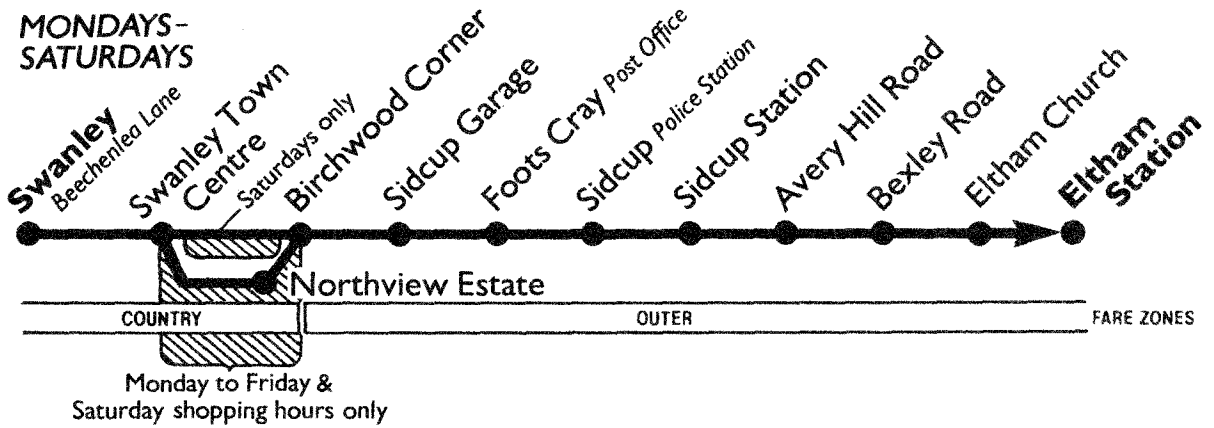

233

MONDAYS-SATURDAYS

Please have your fare ready to
PAY THE DRIVER

Mondays to Fridays

	Bus 21	Bus 21	Bus 21	0801	0829	0859	0935										
Swanley Beechenlea Lane	0705	0724	0740	0801	0829	0859	0935										
Swanley Town Centre	0708	0727	0743	0805	0833	0903	0938	Then	05 35			1435	1505	....			
Swanley Northview Estate	↓	↓	↓	0807	0835	0905	0940	at	10 40			1440	1510	....			
Sidcup Bus Garage	0612	0720	0724	0739	0751	0755	0822	these	21 51			1451	1521	1529			
Sidcup Police Station	0616	0726	0731	0747	0758	0803	0829	minutes	26 56	UNTIL		1456	1526	1534			
Sidcup Station	0619	V	0734	V	0801	V	0833	past	30 00			1500	1530	1538			
Bexley Road Avery Hill Road	0625	↓	0742	↓	0810	↓	0842	each	37 07			1507	1537	1545			
Eltham Church	0629	0739	0748	0803	0818	0819	0850	hour	42 12			1512	1543	1551			
Eltham Station	0632	M	0751	M	0821	M	0853		45 15			1515	1546	1554			
Swanley Beechenlea Lane	1537	1607	1638	1707	1737	1807	1837					1902	1948	2048	2148	2248	2335
Swanley Town Centre	1540	1610	1641	1710	1740	1810	1840					1905	1951	2051	2151	2251	2338
Swanley Northview Estate	1542	1612	1643	1712	1742	1812	1842					1907	1953	2053	2153	2253	2340
Sidcup Bus Garage	1553	1623	1654	1723	1753	1823	1851					1916	2002	2102	2202	2302	2349
Sidcup Police Station	1559	1629	1700	1729	1759	1829	1856					2006	2106	2206	2306	....	
Sidcup Station	1603	1634	1705	1734	1804	1834	1859					2009	2109	2209	2309	....	
Bexley Road Avery Hill Road	1610	1642	1713	1742	1812	1841	1906					2015	2115	2215	2315	....	
Eltham Church	1616	1647	1718	1747	1817	1845	1910					2019	2119	2219	2319	....	
Eltham Station	1619	1650	1721	1750	1820	1848	1913					2022	2122	2222	2322	....	

Saturdays

Swanley Beechenlea Lane	0730	0830	0905	0937	1007	1037	1107	1137	1207	1237	1307	1337	1407	1437	1507	1537	1607
Swanley Town Centre	0733	0833	0908	0940	1010	1040	1110	1140	1210	1240	1310	1340	1410	1440	1510	1540	1610
Swanley Northview Estate	↓	↓	↓	↓	1012	↓	1112	↓	1212	↓	1312	↓	1412	↓	1512	↓	↓
Sidcup Bus Garage	0743	0752	0843	0919	0952	1022	1052	1122	1152	1222	1252	1322	1352	1422	1452	1522	1622
Sidcup Police Station	0747	0756	0847	0925	0958	1028	1058	1128	1158	1228	1258	1328	1358	1428	1458	1518	1628
Sidcup Station	0750	A	0850	0928	1001	1032	1102	1132	1202	1232	1302	1332	1402	1432	1502	1532	1632
Bexley Road Avery Hill Road	0756	0856	0935	1008	1039	1109	1139	1209	1239	1309	1339	1409	1439	1509	1539	1609	1639
Eltham Church	0800	0900	0940	1014	1045	1115	1145	1215	1245	1315	1345	1415	1445	1515	1545	1615	1645
Eltham Station	0803	0903	0943	1017	1048	1118	1148	1218	1248	1318	1348	1418	1448	1518	1548	1618	1648
Swanley Beechenlea Lane	1637	1707	1747	1811	1849	1949	2049	2149	2249	2334							
Swanley Town Centre	1640	1710	1750	1814	1852	1952	2052	2152	2252	2337							
Swanley Northview Estate	↓	↓	↓	↓	↓	↓	↓	↓	↓	↓							
Sidcup Bus Garage	1652	1722	1802	1824	1902	2002	2102	2202	2302	2347							
Sidcup Police Station	1658	1728	1806	....	1906	2006	2106	2206	2306	....							
Sidcup Station	1702	1732	1809	....	1909	2009	2109	2209	2309	....							
Bexley Road Avery Hill Road	1709	1739	1815	....	1915	2015	2115	2215	2315	....							
Eltham Church	1715	1745	1819	....	1919	2019	2119	2219	2319	....							
Eltham Station	1718	1748	1822	....	1922	2022	2122	2222	2322	....							

No service on Sundays or Public Holidays