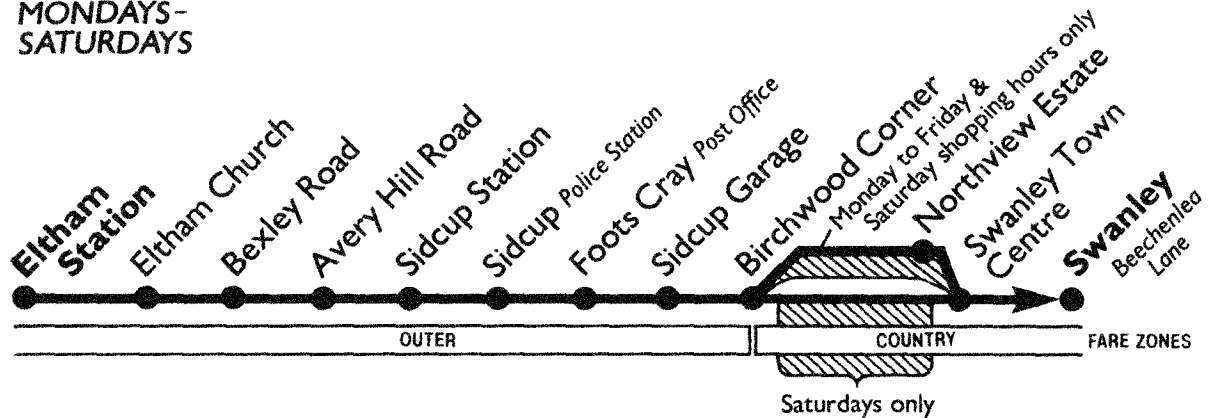

233

MONDAYS-SATURDAYS

Please have your fare ready to
PAY THE DRIVER

Mondays to Fridays

Eltham Station	.....	.....	.....	.....	.....	0744	0810	0842	0915	0922	52	22	1452	1522	1551	1619				
Eltham Church	.....	.....	.....	.....	.....	0747	0813	0845	0918	0925	Then	55	25	1455	1525	1554	1622			
Bexley Road Avery Hill Road	.....	.....	.....	.....	.....	0752	0819	0851	0923	0930	at	00	30	1500	1530	1601	1629			
Sidcup Station	.....	.....	.....	.....	A	0800	0830	0902	0931	0937	these	07	37	1507	1538	1609	1637			
Sidcup Police Station	.....	.....	.....	.....	.....	0804	0834	0905	0935	0941	minutes	11	41	1511	1542	1613	1640			
Sidcup Bus Garage	.....	.....	.....	.....	.....	0650b	0705b	0721b	0742	0810	0840	0911	0940	0946	16	46	1516	1548	1619	1647
Swanley Northview Estate	.....	.....	.....	.....	.....	↓	↓	↓	0751	0819	0849	0920	.....	0955	25	55	1525	1557	1628	1656
Swanley Town Centre	.....	.....	.....	.....	.....	0658	0713	0729	0753	0821	0851	0922	.....	0957	27	57	1527	1559	1630	1658
Swanley Beechenlea Lane	.....	.....	.....	.....	.....	0700	0715	0731	0756	0824	0854	0925	.....	1000	30	00	1530	1602	1633	1701
Eltham Station	.....	.....	.....	.....	.....	1646	1716	1746	1816	1826	1854	1909	1943	1958	2057	2157	2257	.....	.....	.....
Eltham Church	.....	.....	.....	.....	.....	1649	1719	1749	1819	1829	1857	1912	1946	2001	2100	2200	2300	.....	.....	.....
Bexley Road Avery Hill Road	.....	.....	.....	.....	.....	1656	1726	1756	1826	1836	1902	1917	1950	2005	2104	2204	2304	.....	.....	.....
Sidcup Station	.....	.....	.....	.....	.....	1703	1733	1803	1833	1843	1909	1924	1956	2011	2110	2210	2310	.....	.....	.....
Sidcup Police Station	.....	.....	.....	.....	.....	1706	1736	1806	1836	1846	1912	1927	1958	2013	2112	2212	2312	.....	.....	.....
Sidcup Bus Garage	.....	.....	.....	.....	.....	1713	1743	1813	1843	1851	1917	1932	2003	2018	2117	2217	2317	.....	.....	.....
Swanley Northview Estate	.....	.....	.....	.....	.....	1722	1752	1822	1852	.....	1925	.....	.....	2026	2125	2225	2325	.....	.....	.....
Swanley Town Centre	.....	.....	.....	.....	.....	1724	1754	1824	1854	.....	1927	.....	.....	2028	2127	2227	2327	.....	.....	.....
Swanley Beechenlea Lane	.....	.....	.....	.....	.....	1727	1757	1827	1857	.....	1930	.....	.....	2031	2130	2230	2330	.....	.....	.....

Saturdays