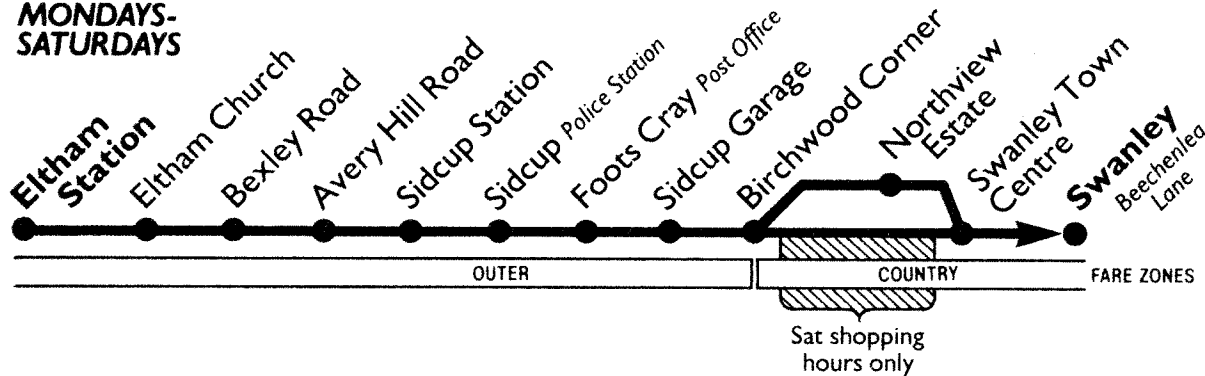

233

MONDAYS-SATURDAYS

Please have your fare ready to

PAY THE DRIVER

Mondays to Fridays

Eltham Station ⇌	.....	.....	.....	.....	.....	0744	0810	0842	0915	0922		52	22		1452	1522	1551	1619
Eltham Church	.....	.....	.....	.....	.....	0747	0813	0845	0918	0925	Then	55	25		1455	1525	1554	1622
Bexley Road Avery Hill Road	.....	.....	.....	.....	.....	0752	0819	0851	0923	0930	at	00	30		1500	1530	1601	1629
Sidcup Station ⇌	.....	.....	.....	.....	A	0800	0830	0902	0931	0937	these	07	37		1507	1538	1609	1637
Sidcup Police Station	.....	.....	.....	.....	.....	0804	0834	0905	0935	0941	minutes	11	41	UNTIL	1511	1542	1613	1640
Sidcup Garage	.....	.....	.....	.....	.....	0810	0840	0911	0940	0946	past	16	46		1516	1548	1619	1647
Swanley Northview Estate	.....	.....	.....	.....	.....	0751	0819	0849	0920	.....	each	25	55		1525	1557	1628	1656
Swanley Town Centre	.....	.....	.....	.....	.....	0657	0713	0727	0753	0821	hour	27	57		1527	1559	1630	1658
Swanley Beechenlea Lane	.....	.....	.....	.....	.....	0700	0716	0730	0756	0824		30	00		1530	1602	1633	1701

Eltham Station ⇌	.....	.....	1646	1716	1746	1816	1826	1854	1909	1943	1958	2057	2157	2257				
Eltham Church	.....	.....	1649	1719	1749	1819	1829	1857	1912	1946	2001	2100	2200	2300				
Bexley Road Avery Hill Road	.....	.....	1656	1726	1756	1826	1836	1902	1917	1950	2005	2104	2204	2304				
Sidcup Station ⇌	.....	.....	1703	1733	1803	1833	1843	1909	1924	1956	2011	2110	2210	2310				
Sidcup Police Station	.....	.....	1706	1736	1806	1836	1846	1912	1927	1958	2013	2112	2212	2312				
Sidcup Garage	.....	.....	1713	1743	1813	1843	1851	1917	1932	2003	2018	2117	2217	2317				
Swanley Northview Estate	.....	.....	1722	1752	1822	1852	.....	1925	.....	.....	2026	2125	2225	2325				
Swanley Town Centre	.....	.....	1724	1754	1824	1854	.....	1927	.....	.....	2028	2127	2227	2327				
Swanley Beechenlea Lane	.....	.....	1727	1757	1827	1857	.....	1930	.....	.....	2031	2130	2230	2330				

Saturdays