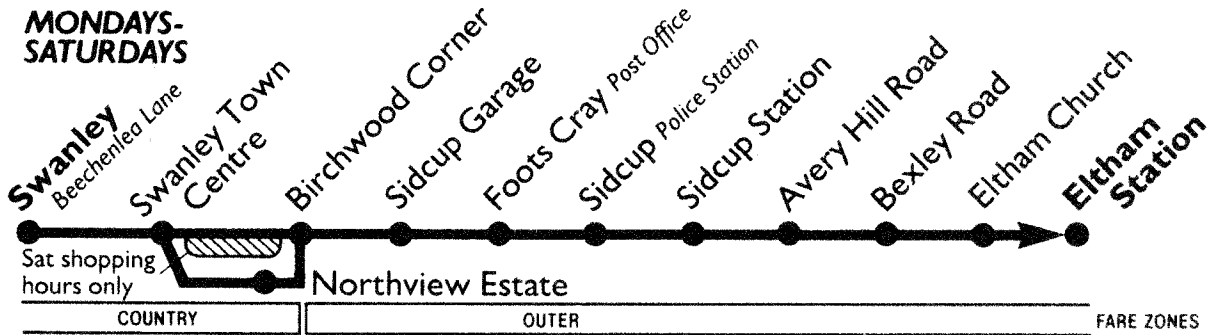

233

MONDAYS-SATURDAYS

Please have your fare ready to **PAY THE DRIVER**

Mondays to Fridays

Swanley Beechenlea Lane	0705	0725	0741	0751	0801	0829	0859	0935		05 35	1435	1505	...
Swanley Town Centre	0709	0725	0741	0751	0805	0833	0903	0938	Then	08 38	1438	1508	...
Swanley Northview Estate					0807	0835	0905	0940	at	10 40	1440	1510	...
Sidcup Garage	0612	0725	0724	0741	0755	0822	0850	0920	these	21 51	1451	1521	1529
Sidcup Police Station	0616	0730	0731	0747	0758	0801	0829	0857	minutes	26 56	1456	1526	1534
Sidcup Station	0619	V	0734	V	0801	V	0833	0901	past	30 00	1500	1530	1538
Bexley Road Avery Hill Road	0625		0742		0810		0842	0909	each	37 07	1507	1537	1545
Eltham Church	0629	0743	0748	0804	0818	0818	0850	0915	hour	42 12	1512	1543	1551
Eltham Station	0632	M	0751	M	0821	M	0853	0918		45 15	1515	1546	1554

Swanley Beechenlea Lane	1537	1607	1638	1707	1737	1807	1837	1902	1948	2048	2148	2248	2335
Swanley Town Centre	1540	1610	1641	1710	1740	1810	1840	1905	1951	2051	2151	2251	2338
Swanley Northview Estate	1542	1612	1643	1712	1742	1812	1842	1907	1953	2053	2153	2253	2340
Sidcup Garage	1553	1623	1654	1723	1753	1823	1851	1916	2002	2102	2202	2302	2349
Sidcup Police Station	1559	1629	1700	1729	1759	1829	1856	...	2006	2106	2206	2306	...
Sidcup Station	1603	1634	1705	1734	1804	1834	1859	...	2009	2109	2209	2309	...
Bexley Road Avery Hill Road	1610	1642	1713	1742	1812	1841	1906	...	2015	2115	2215	2315	...
Eltham Church	1616	1647	1718	1747	1817	1845	1910	...	2019	2119	2219	2319	...
Eltham Station	1619	1650	1721	1750	1820	1848	1913	...	2022	2122	2222	2322	...

Saturdays

Swanley Beechenlea Lane	0730	0830	0905	0937	1007	1037	1107	1137	1207	1237	1307	1337	1407	1437	1507	1537	1607	
Swanley Town Centre	0733	0833	0908	0940	1010	1040	1110	1140	1210	1240	1310	1340	1410	1440	1510	1540	1610	
Swanley Northview Estate					1012		1112		1212		1312		1412		1512		1612	
Sidcup Garage	0743	0752	0843	0919	0952	1022	1052	1122	1152	1222	1252	1322	1352	1422	1452	1522	1552	1622
Sidcup Police Station	0747	0756	0847	0925	0958	1028	1058	1128	1158	1228	1258	1328	1358	1428	1458	1528	1558	1628
Sidcup Station	0750	A	0850	0928	1001	1032	1102	1132	1202	1232	1302	1332	1402	1432	1502	1532	1602	1632
Bexley Road Avery Hill Road	0756		0856	0935	1008	1039	1109	1139	1209	1239	1309	1339	1409	1439	1509	1539	1609	1639
Eltham Church	0800		0900	0940	1014	1045	1115	1145	1215	1245	1315	1345	1415	1445	1515	1545	1615	1645
Eltham Station	0803		0903	0943	1017	1048	1118	1148	1218	1248	1318	1348	1418	1448	1518	1548	1618	1648

Swanley Beechenlea Lane	1637	1707	1747	1811	1849	1949	2049	2149	2249	2334							
Swanley Town Centre	1640	1710	1750	1814	1852	1952	2052	2152	2252	2337							
Swanley Northview Estate																	
Sidcup Garage	1652	1722	1802	1824	1902	2002	2102	2202	2302	2347							
Sidcup Police Station	1658	1728	1806	...	1906	2006	2106	2206	2306	...							
Sidcup Station	1702	1732	1809	...	1909	2009	2109	2209	2309	...							
Bexley Road Avery Hill Road	1709	1739	1815	...	1915	2015	2115	2215	2315	...							
Eltham Church	1715	1745	1819	...	1919	2019	2119	2219	2319	...							
Eltham Station	1718	1748	1822	...	1922	2022	2122	2222	2322	...							

No service on Sundays or Public Holidays