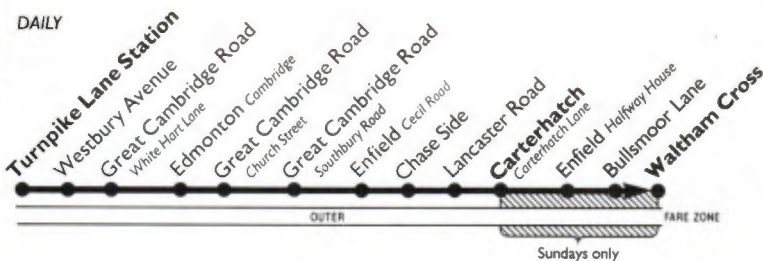

Please have your fare ready to
PAY THE DRIVER

Mondays to Fridays

Turnpike Lane Station	0617	0646	0656	0706	0720	0735	0750	0805	0820	0835	0850	0905	0920	0935					
Edmondton Cambridge	0628	0658	0709	0720	0734	0749	0804	0819	0834	0849	0904	0919	0934	0948					
Great Cambridge Road Church Street	G	G	G	0702	0713	0724	0739	0754	0809	0824	0839	0854	0909	0924	0939	0952			
Great Cambridge Road Southbury Road	0514	0544	0612	0638	0653	0708	0719	0730	0745	0800	0815	0830	0845	0900	0915	0930	0944	0957	
Enfield Town Ceecil Road	0518	0548	0616	0642	0657	0713	0724	0736	0751	0806	0821	0836	0851	0906	0921	0936	0950	1003	
Lancaster Road Hop Poles	0523	0553	0621	0647	0702	0718	0729	0743	0758	0813	0828	0843	0858	0913	0928	0943	0957	1010	
Carterhatch Carterhatch Lane	0526	0556	0624	0651	0706	0722	0733	0748	0803	0818	0833	0848	0903	0918	0933	0948	1002	1015	
Turnpike Lane Station	0950	Then	05	20	35	50	1450	1505	1521	1537	1552	1607	1622	1637	1652	1707	1722	1740	
Edmondton Cambridge	1003	at	18	33	48	03	1503	1518	1535	1555	1610	1625	1640	1655	1710	1725	1740	1758	
Great Cambridge Road Church Street	1007	these	22	37	52	07	1507	1522	G	1545	1601	1616	1631	1646	1701	1716	1731	1746	
Great Cambridge Road Southbury Road	1012	mins.	27	42	57	12	UNTIL	1512	1527	1543	1551	1607	1622	1637	1652	1707	1722	1737	1752
Enfield Town Ceecil Road	1018	past	33	48	03	18	1518	1533	1549	1557	1613	1628	1643	1658	1713	1728	1743	1758	
Lancaster Road Hop Poles	1025	each	40	55	10	25	1525	1540	1556	1604	1620	1635	1650	1705	1720	1735	1750	1805	
Carterhatch Carterhatch Lane	1030	hour	45	00	15	30	1530	1546	1602	1610	1626	1641	1656	1711	1726	1741	1756	1811	
Turnpike Lane Station	1737	1752	1807	1824	1842	1852	1913	1946	2016	2046	2116	2146	2216	2246	2316	2346	0016	0046	
Edmondton Cambridge	1755	1810	1825	1842	1857	1907	1928	1958	2028	2058	2128	2158	2228	2258	2327	2357	0027	0057	
Great Cambridge Road Church Street	1801	1816	1831	1846	1901	1911	1932	2002	2032	2102	2132	2202	2232	2302	2331	0001	0031	0101	
Great Cambridge Road Southbury Road	1807	1822	1837	1852	1907	1917	1938	2008	2038	2108	2138	2208	2238	2308	2337	0007	0037	0107	
Enfield Town Ceecil Road	1813	1828	1842	G	1912	G	1943	2013	2043	2113	2143	2213	2243	2312	2341	0011	G	G	
Lancaster Road Hop Poles	1820	1835	1849	1919	1919	1919	1949	2019	2049	2119	2149	2219	2249	2317	2346	0016	0016	0016	
Carterhatch Carterhatch Lane	1826	1841	1853	1923	1923	1923	1953	2023	2053	2123	2153	2223	2253	2320	2349	0019	0019	0019	

Saturdays