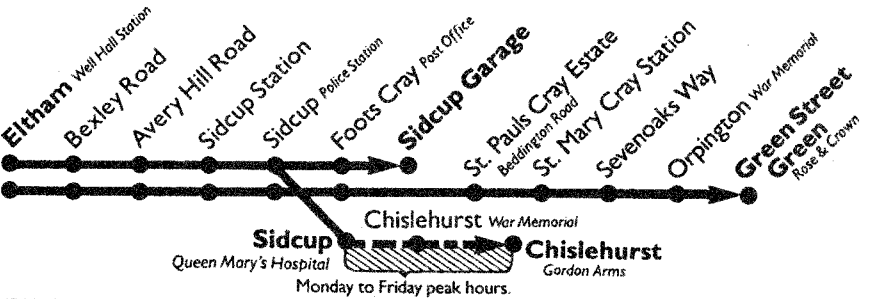

# 299

SUNDAYS  
 Pay as you  
 enter bus,  
 please have  
 your fare  
 ready.

SUBURB FARE ZONE

G - Starts from Sidcup Garage.