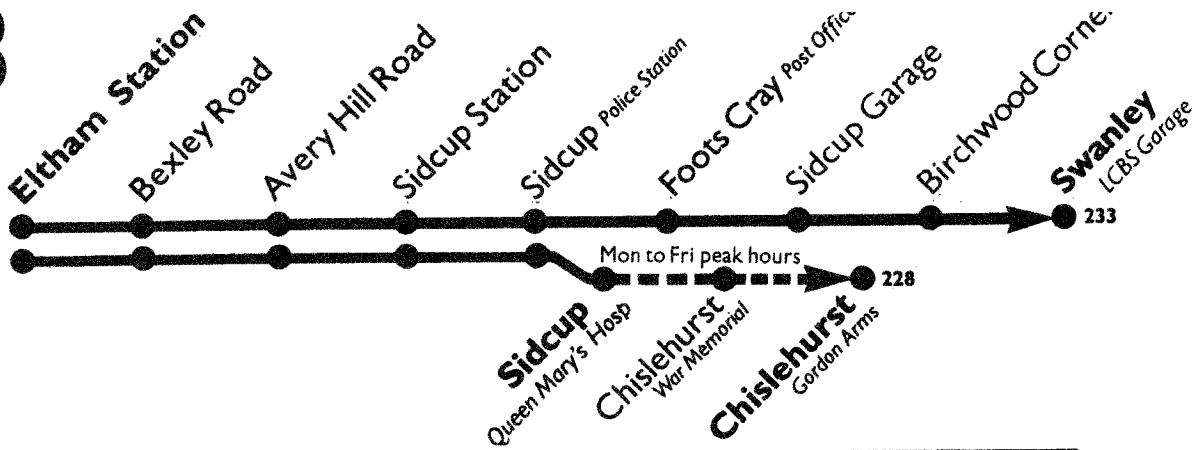

228

DAILY

233

MON-SAT

Please have your fare ready to **PAY THE DRIVER**

OUTER	COUNTRY	FARE ZONES

Mondays to Fridays