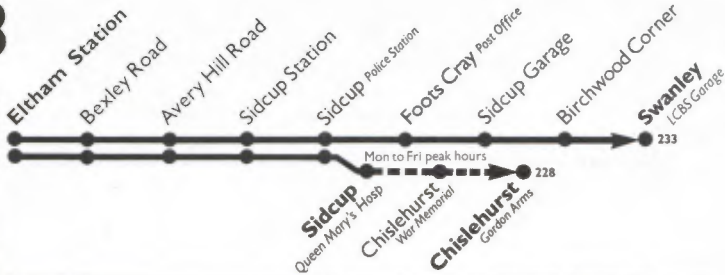

228

DAILY

233

MON-SAT

Please have your fare ready to

PAY THE DRIVER

OUTER	COUNTRY	FARE ZONES

Mondays to Fridays

Eltham Station ⇌	0637	0705	0729	0744	0756	0810	0825	0840	0855	0915	0930	0945	0954	1002
Eltham Church	0639	0708	0732	0747	0759	0813	0828	0843	0858	0918	0932	0947	0956	1004
Bexley Road Avery Hill Road	0644	0714	0738	0753	0805	0820	0835	0850	0905	0924	0939	0954	1003	1011
Sidcup Station ⇌	0650	0722	0728a	0746	0801	0816	0831	0846	0901	0915	0932	0947	1002	1011
Sidcup Police Station	0653	0725	0735	0750	0805	0820	0835	0850	0919	0936	0951	1006	1015	1023
Sidcup Garage	0658	0719	0725	0748	0808	0818	0848	0918	0911	0941	0948	1010	1011	1020
Birchwood Corner Bull	0703	0724	0730	0754	0824	0854	0924	0924	0954	0954	1024	1024	1024	1024
Swanley LCBs Garage	0655	0728	0752	0822	0852	0902	0921	0921	0953	0953	1025	1025	1025	1025
Sidcup Queen Marys Hospital	0659	0733	0800	0830	0900	0904	0904	0904	0904	0904	0904	0904	0904	0904
Chislehurst War Memorial	0703	0737	0804	0834	0904	0904	0904	0904	0904	0904	0904	0904	0904	0904
Chislehurst Gordon Arms	0703	0737	0804	0834	0904	0904	0904	0904	0904	0904	0904	0904	0904	0904

Saturdays

Eltham Station ⇌	0708	0808	0849	0908	0916	0945	1000	1012	Then at	42	00	12	1500	1512	1517
Eltham Church	0710	0810	0851	0910	0918	0947	1003	1015	45	03	15	1503	1515	1520	
Bexley Road Avery Hill Road	0715	0815	0856	0916	0924	0953	1011	1023	53	11	23	1511	1523	1528	
Sidcup Station ⇌	0721	0801a	0821	0902	0924	0932	1010	1019	mins.	01	19	31	UNTIL	1519	1531
Sidcup Police Station	0724	0804	0824	0906	0928	0936	1005	1023	past	05	23	35	1523	1535	1540
Sidcup Garage	0716	0809	0839	0911	0941	1011	1041	1041	hour	18	48	48	1548	1548	1546
Birchwood Corner Bull	0722	0822	0852	0924	0954	1024	1054	1054	hour	24	54	54	1554	1554	1554
Swanley LCBs Garage	0726	0826	0930	0930	0954	1024	1025	1025	hour	25	54	54	1554	1554	1554
Sidcup Queen Marys Hospital	0726	0826	0930	0930	0954	1024	1025	1025	hour	25	54	54	1554	1554	1554

Sundays (and National Public Holidays)

Eltham Station ⇌	0916	1015	Then at	15	2315
Eltham Church	0918	1017	these	17	2317
Bexley Road Avery Hill Road	0922	1022	minutes	22	2322
Sidcup Station ⇌	0928	1028	past	28	2328
Sidcup Police Station	0931	1031	each	31	2331
Sidcup Queen Marys Hospital	0933	1033	hour	33	2333

London Buses Ltd.
55 Broadway
SW1H 0BD

13.85(A)