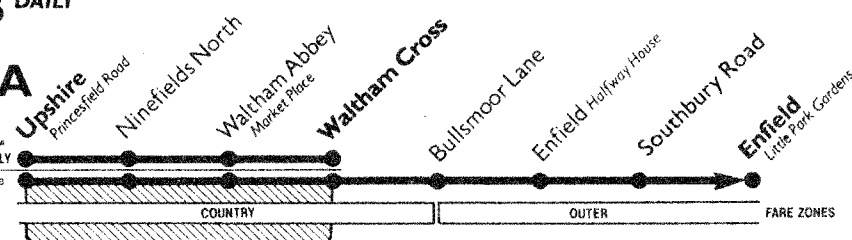

G - Continues to or starts from Ponders End Garage.

From 24th May, Buses 217B and 250A will be operated by Sampson Travel on behalf of London Regional Transport.

2.11.85

# 217<sup>B</sup> DAILY 250<sup>A</sup>

DAILY

250<sup>A</sup>  
DAILY

Please have your fare ready to **PAY THE DRIVER**

Monday to Saturdays