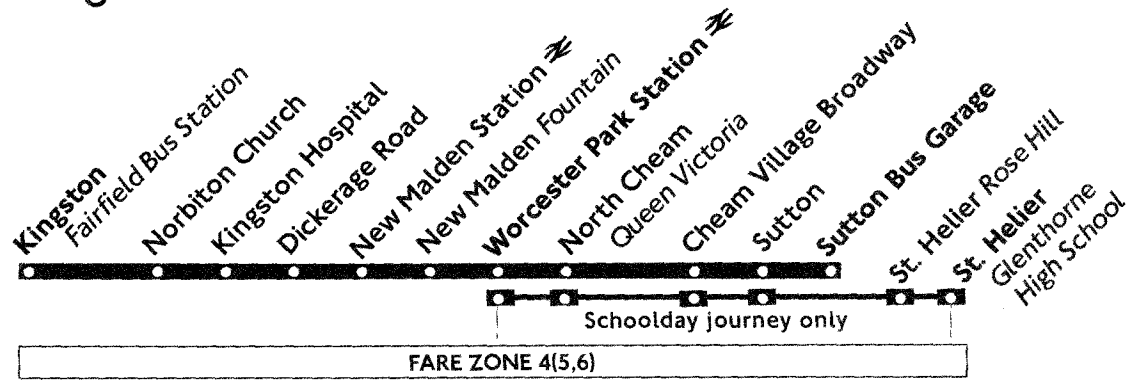

213

Daily

Kingston – Worcester Park – Sutton

Mondays to Fridays

NOTE Buses towards Sutton Bus Garage do not serve Sutton Green before 0730 or after 1745.

	0555	0610	0625	0640	0654	0706	0718	SD	0728	0740	0752	0847	0859	0910	0921	0932	0944	
Kingston Fairfield Bus Station	0555	0610	0625	0640	0654	0706	0718	SD	0728	0740	0752	0847	0859	0910	0921	0932	0944	
Norbiton Church	0602	0617	0632	0647	0701	0713	0725	...	0737	0749	0801	0856	0908	0919	0930	0941	0953	
Dickerage Road The Triangle	0607	0622	0637	0652	0706	0718	0730	...	0743	0755	0807	Then	0902	0914	0925	0937	0948	1000
New Malden Fountain	0614	0629	0644	0659	0713	0725	0738	...	0750	0802	0814	about	0909	0921	0932	0945	0956	1008
Worcester Park Station	0619	0634	0649	0704	0718	0731	0744	B	0756	0808	0820	every	0915	0927	0939	0952	1003	1015
North Cheam Queen Victoria	0625	0640	0655	0710	0724	0737	0751	0752	0803	0815	0827	10	0922	0934	0946	0959	1010	1022
Cheam Village Broadway	0629	0644	0659	0714	0728	0742	0756	0757	0808	0820	0832	mins.	0927	0939	0951	1004	1015	1027
Sutton St. Nicholas Way/Cheam Road	0633	0648	0703	0718	0734	0748	0802	0803	0814	0826	0838	until	0933	0945	0957	1010	1021	1033
Sutton Crown Road	0636	0651	0706	0721	0737	0751	0805	0806	0817	0829	0841	0936	0948	1000	1013	1024	1036	
Sutton Bus Garage Bushey Road	0638	0653	0708	0723	0739	0753	0807	SD	0819	0831	0843	0938	0950	1002	1015	1026	1038	
St. Helier Rose Hill	...	...	...	...	...	...	...	0811	...	...	...	...	...	...	...	...	...	
St. Helier Glenthorne High School	...	...	...	...	...	...	...	0814	...	...	...	...	...	...	...	...	...	

	0956	1008	1020	1520	SD	1530	2002	2017	2032	52	12	32	2352				
Kingston Fairfield Bus Station	0956	1008	1020	1520	SD	1530	2002	2017	2032	52	12	32	2352				
Norbiton Church	1005	1017	1029	1529	...	1539	2007	2022	2037	Then	57	17	37	2357			
Dickerage Road The Triangle	1012	1024	1036	Then	1537	C	1547	Then	2012	2027	2042	every	02	22	42	0002	
New Malden Fountain	1020	1032	1044	about	1545	1547	1555	about	2019	2034	2049	20 minutes,	09	29	49	0009	
Worcester Park Station	1027	1039	1051	every	1552	1554	1602	every	2024	2039	2054	at these	14	34	54	until	0014
North Cheam Queen Victoria	1034	1046	1058	10	1558	1600	1608	10	2030	2045	2100	minutes	20	40	00	0020	
Cheam Village Broadway	1039	1051	1103	mins.	1603	1605	1613	mins.	2034	2049	2104	past the	24	44	04	0024	
Sutton St. Nicholas Way/Cheam Road	1045	1057	1109	until	1609	1611	1619	until	2038	2053	2108	hour	28	48	08	0028	
Sutton Crown Road	1048	1100	1112		1612	1614	1622		2040	2055	2110		30	50	10	0030	
Sutton Bus Garage Bushey Road	1050	1102	1114		1614	1616	1624		2042	2057	2112		32	52	12	0032	

Saturdays

NOTE Buses towards Sutton Bus Garage do not serve Sutton Green before 0900 or after 1745.