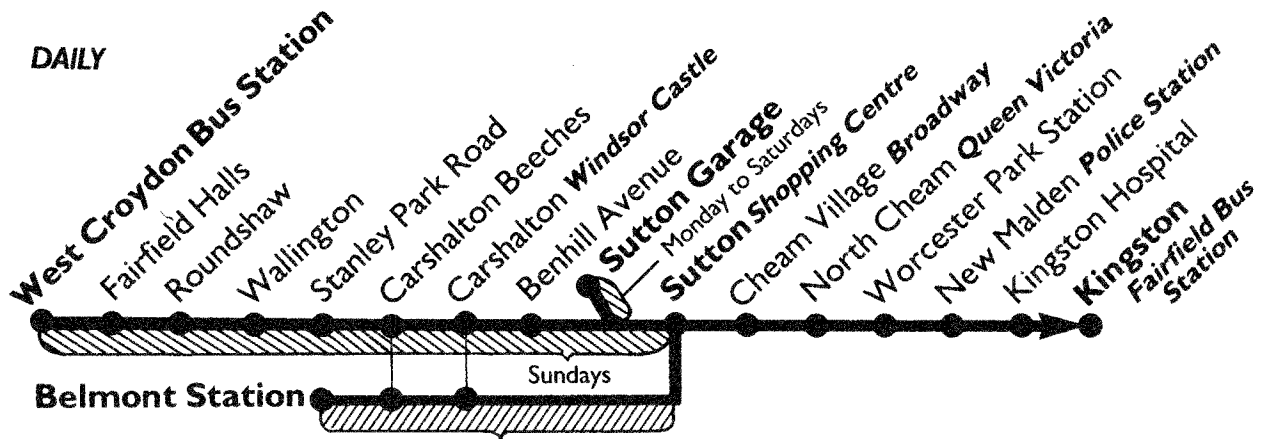

Monday to Friday peak hours and Midday journey

Monday to Friday