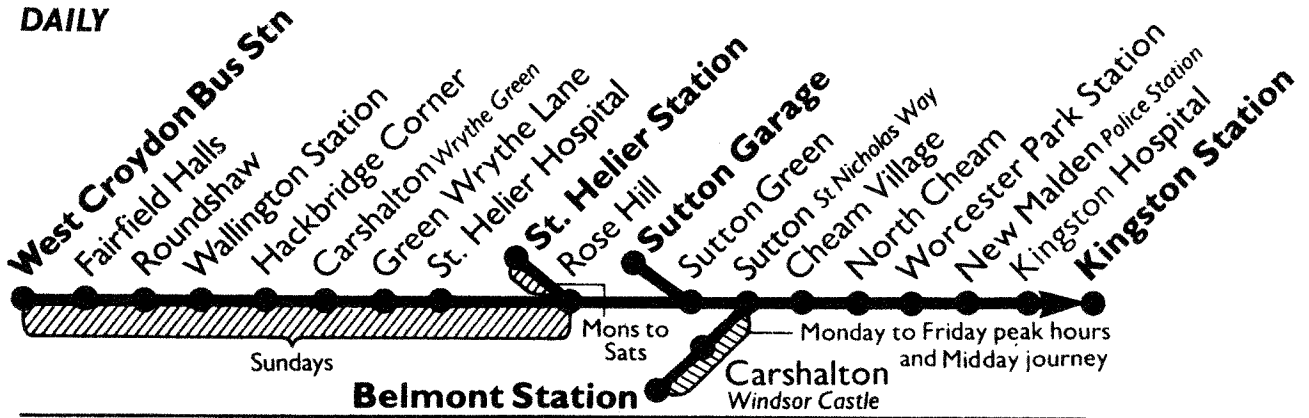

Please have your fare ready to **PAY THE DRIVER**

Mondays to Fridays