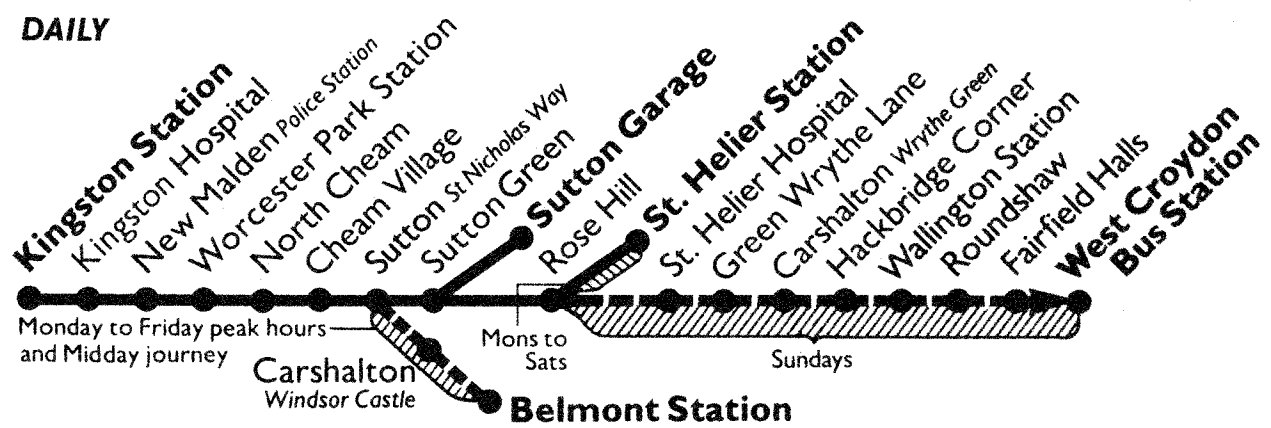

Please have your fare ready to **PAY THE DRIVER**

Mondays to Fridays