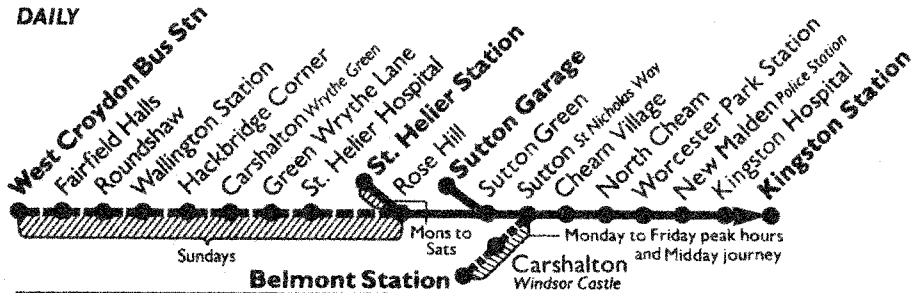

Pay as you enter bus, please have your fare ready.

Mondays to Fridays

St. Heller Station	0715	0718	0749	0819	0849
St. Heller Rose	G	G	G	G	G
Sutton Green	0553	0613	0633	0651	0706
Belmont Station	0722	0737	0757	0807	0827
Carshalton Windsor Castle	0747	0734	0747	0804	0817
Sutton High St./Cheam Road	0726	0744	0754	0804	0814
North Cheam Queen Victoria	0736	0745	0755	0805	0815
Worcester Park Station	0747	0753	0803	0813	0823
New Malden Police Station	0802	0812	0822	0832	0842
Dickering Road The Triangle	0801	0810	0820	0830	0840
Norbiton Church	0809	0818	0828	0838	0848
Kingston Station	0815	0824	0834	0844	0854
St. Heller Station	0921	0954	1024	1054	1124
St. Heller Rose	G	G	G	G	G
Sutton Green	0907	0957	1027	1057	1127
Belmont Station	0929	1001	1031	1101	1131
Carshalton Windsor Castle	0942	1011	1041	1111	1141
Sutton High St./Cheam Road	0917	0948	1018	1048	1118
North Cheam Queen Victoria	0925	0958	1028	1058	1128
Worcester Park Station	0933	1005	1035	1105	1135
New Malden Police Station	0942	1011	1041	1111	1141
Dickering Road The Triangle	0950	1009	1039	1109	1139
Norbiton Church	0958	1007	1037	1107	1137
Kingston Station	1004	1023	1043	1103	1123
St. Heller Station	1154	1224	1254	1324	1354
St. Heller Rose	G	G	G	G	G
Sutton Green	1201	1227	1257	1327	1357
Belmont Station	1211	1231	1301	1331	1401
Carshalton Windsor Castle	1224	1237	1307	1337	1407
Sutton High St./Cheam Road	1208	1218	1228	1238	1248
North Cheam Queen Victoria	1219	1229	1239	1249	1259
Worcester Park Station	1225	1235	1245	1255	1305
New Malden Police Station	1231	1241	1251	1301	1311
Dickering Road The Triangle	1239	1249	1259	1309	1319
Norbiton Church	1247	1257	1307	1317	1327
Kingston Station	1253	1303	1313	1323	1333
St. Heller Station	1424	1458	1518	1549	1619
St. Heller Rose	G	G	G	G	G
Sutton Green	1431	1446	1456	1506	1516
Belmont Station	1446	1501	1525	1535	1546
Carshalton Windsor Castle	1458	1512	1532	1542	1552
Sutton High St./Cheam Road	1438	1448	1458	1508	1518
North Cheam Queen Victoria	1449	1454	1459	1504	1513
Worcester Park Station	1455	1500	1505	1510	1519
New Malden Police Station	1501	1506	1511	1516	1525
Dickering Road The Triangle	1509	1514	1519	1524	1533
Norbiton Church	1517	1522	1527	1532	1541
Kingston Station	1523	1528	1533	1538	1547
St. Heller Station	1649	1719	1749	1819	1849
St. Heller Rose	G	G	G	G	G
Sutton Green	1652	1726	1756	1826	1856
Belmont Station	1706	1736	1806	1836	1906
Carshalton Windsor Castle	1716	1738	1808	1838	1908
Sutton High St./Cheam Road	1703	1713	1723	1733	1743
North Cheam Queen Victoria	1714	1724	1734	1744	1754
Worcester Park Station	1720	1730	1740	1750	1800
New Malden Police Station	1726	1736	1746	1756	1806
Dickering Road The Triangle	1734	1744	1754	1804	1814
Norbiton Church	1742	1752	1802	1812	1822
Kingston Station	1748	1758	1808	1818	1828

OUTER FARE ZONE