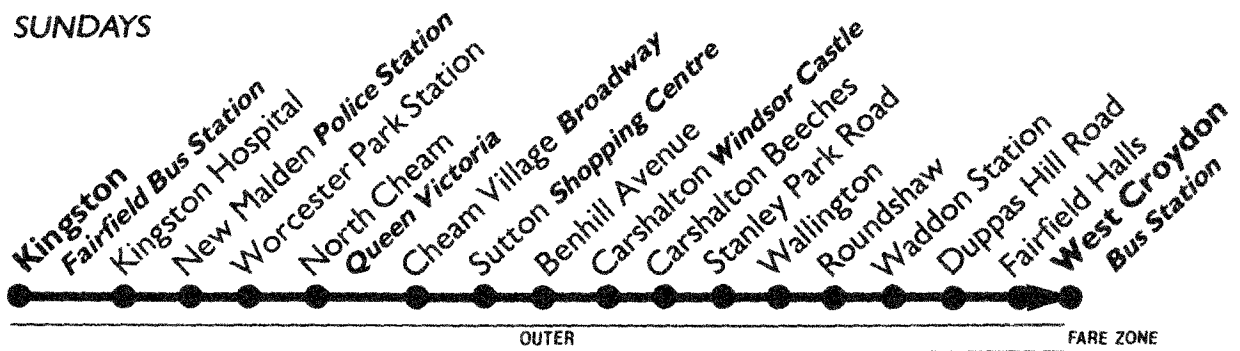

Please have your fare ready to **PAY THE DRIVER**

The Monday to Saturday service is between Kingston, Sutton and Belmont.

Sundays and Public Holidays

Kingston Fairfield Bus Station	0743	0803	0823	0843	0903	0923	0943	1001	1021	1041	01	21	41	1821	1844	1914
Norbiton Church	0749	0809	0829	0849	0909	0929	0949	1007	1027	1047	07	27	47	1827	1850	1920
Dickerage Road The Triangle	0754	0814	0834	0854	0914	0934	0954	1012	1032	1053	13	33	53	1833	1856	1926
New Malden Police Station	0800	0820	0840	0900	0920	0940	1000	1018	1038	1100	20	40	00	1840	1903	1933
Worcester Park Station	0805	0825	0845	0905	0925	0945	1005	1023	1043	1105	25	45	05	1845	1908	1938
North Cheam Queen Victoria	0811	0831	0851	0911	0931	0951	1011	1029	1049	1111	31	51	11	1851	1914	1944
Cheam Village Broadway	0815	0835	0855	0915	0935	0955	1015	1033	1053	1115	35	55	15	1855	1918	1948
Sutton St. Nicholas Way/Cheam Road	0819	0839	0859	0919	0939	0959	1019	1038	1058	1120	40	00	20	1900	1923	1953
Carshalton Windsor Castle	0828	0848	0908	0928	0948	1008	1028	1048	1108	1130	50	10	30	1910	1933	2003
Wallington Christ Church	0835	0855	0915	0935	0955	1015	1035	1055	1115	1137	57	17	37	1917	1940	2010
Roundshaw Neighbourhood Centre	0840	0900	0920	0940	1000	1020	1040	1100	1120	1142	02	22	42	1922	1945	2015
Purley Way Stafford Road	0846	0906	0926	0946	1006	1026	1046	1106	1126	1148	08	28	48	1928	1951	2021
Croydon Fairfield Halls	0852	0912	0932	0952	1012	1032	1052	1112	1132	1154	14	34	54	1934	1957	2027
West Croydon Bus Station	0856	0916	0936	0956	1016	1036	1056	1116	1136	1158	18	38	58	1938	2001	2031
Kingston Fairfield Bus Station	1944	2014	2044	2114	2144	2214	2244	2314								
Norbiton Church	1950	2020	2050	2120	2150	2220	2250	2320								
Dickerage Road The Triangle	1956	2026	2056	2126	2156	2226	2256	2326								
New Malden Police Station	2003	2033	2103	2133	2203	2233	2303	2333								
Worcester Park Station	2008	2038	2108	2138	2208	2238	2308	2338								
North Cheam Queen Victoria	2014	2044	2114	2144	2214	2244	2314	2344								
Cheam Village Broadway	2018	2048	2118	2148	2218	2248	2318	2348								
Sutton St. Nicholas Way/Cheam Road	2023	2053	2123	2153	2223	2253	2323	2353								
Carshalton Windsor Castle	2033	2103	2133	2203	2233	2303	C	C								
Wallington Christ Church	2040	2110	2140	2210	2240	2310										
Roundshaw Neighbourhood Centre	2045	2115	2145	2215	2245	2315										
Purley Way Stafford Road	2051	2121	2151	2221	2251	2321										
Croydon Fairfield Halls	2057	2127	2157	2227	2257	2327										
West Croydon Bus Station	2101	2131	2201	2231	2301	2331										

C - Continues to Sutton Benhill Avenue/Throwley Way.

A London Transport service — operated by Kingston Buses.

If you have any comments regarding this service, please contact: The Press and Public Relations Officer, London Regional Transport, 55 Broadway, London SW1H 0BD. Telephone 01-222 5600.

We do all we can to run the services shown but circumstances beyond our control mean that we may not always succeed. Sunday services generally run on Public Holidays. Special services run during the Christmas and New Year Holiday, with no buses on Christmas Day.

For information about all London Transport services, please telephone 01-222 1234 at anytime, day or night.