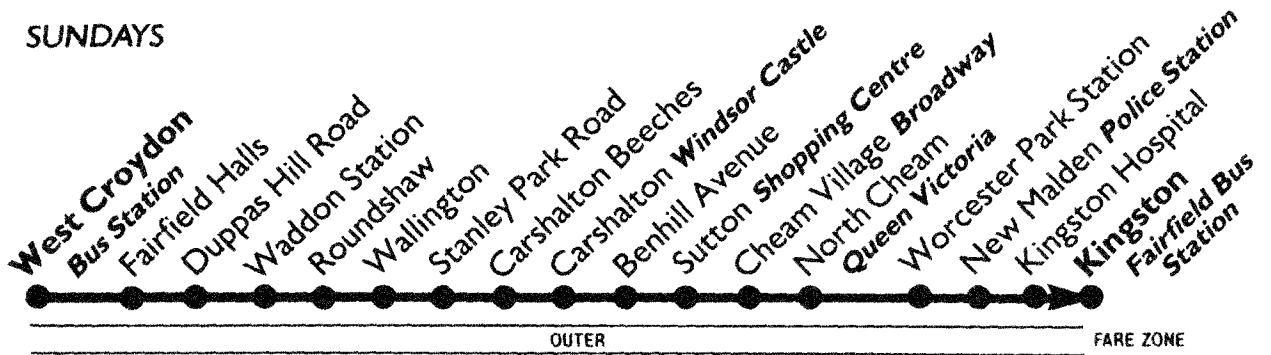

For information about all London Transport services, please telephone 01-222 1234 at anytime, day or night.

213

SUNDAYS

Please
have your
fare
ready to
**PAY THE
DRIVER**

The Monday to Saturday service is between Belmont, Sutton and Kingston.