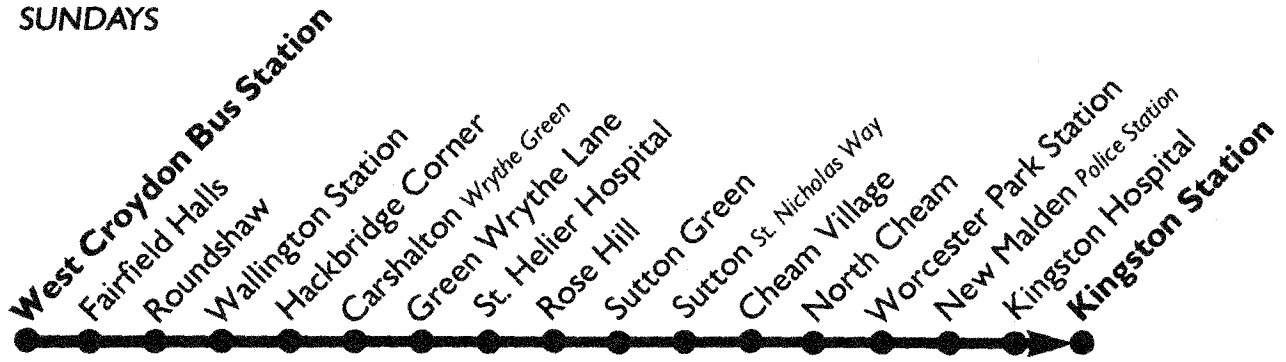

213

SUNDAYS

Please have your fare ready to

PAY THE DRIVER

OUTER

FARE ZONE

The Monday to Saturday service is between St. Helier Station or Belmont, Sutton and Kingston.

Sundays and Public Holidays