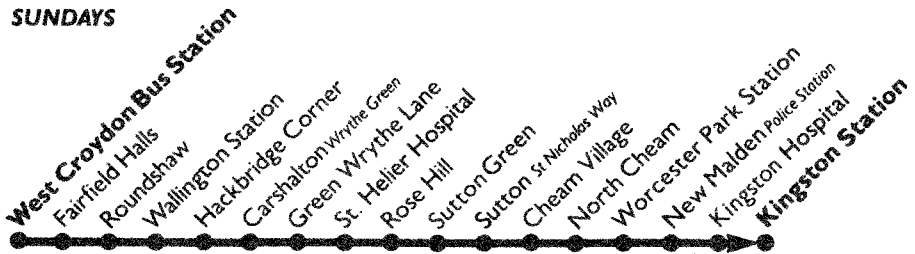

## SUNDAYS

Please have your fare ready to

**PAY THE DRIVER**

OUTER

FARE ZONE

The Monday to Saturday service is between St. Helier Station or Belmont, Sutton and Kingston.