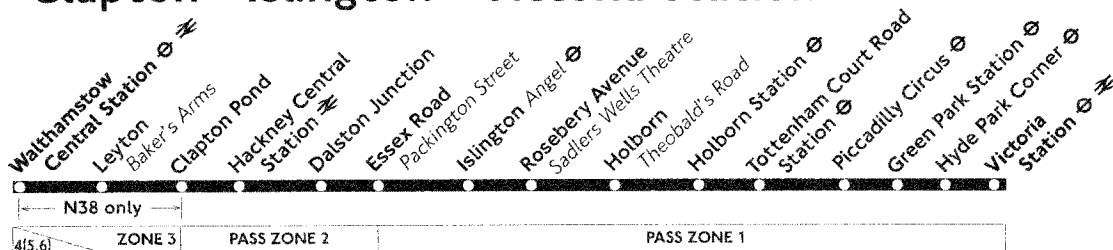

38

Daily

N38

Every night

Clapton - Islington - Victoria Station

Mondays to Fridays

Clapton Pond	0510	0525	0540	0555		0650		1818	1824	1830		2320
Hackney Central Station	0515	0530	0543	0600		0655		1824	1830	1836		2325
Dalston Junction	0520	0535	0550	0605	Then about	0700	Then every	1830	1836	1842	Then every	2330
Islington Angel	0528	0543	0558	0613	every	0708	3-5	1840	1846	1852	7-8	2338
Holborn Theobald's Road	0535	0550	0605	0620	6 minutes	0715	minutes	1850	1856	1902	minutes	2346
Tottenham Court Road Station	0539	0554	0609	0624	until	0719	until	1854	1900	1906	until	2350
Piccadilly Circus	0546	0601	0616	0631		0726		1902	1908	1914		2358
Hyde Park Corner	0551	0606	0621	0636		0731		1908	1914	1920		0003
Victoria Station	0554	0609	0624	0639		0734		1912	1918	1924		0006

Saturdays

Clapton Pond	0510		0655	0708		0908	0912	0916	0920	0924	0928	0932	0936	0940	0944	0948	
Hackney Central Station	0515		0700	0713		0913	0917	0921	0925	0929	0933	0937	0941	0945	0949	0953	
Dalston Junction	0520		0705	0718		0918	0922	0926	0930	0934	0938	0942	0946	0950	0954	0958	
Islington Angel	0528	Then every	0713	0726	Then every	0926	0930	0934	0938	0942	0946	0950	0954	0958	1000	1005	1010
Holborn Theobald's Road	0535	15 minutes	0720	0733	10 minutes	0933	0937	0941	0945	0949	0953	0958	1003	1008	1013	1018	
Tottenham Court Road Station	0539	until	0724	0737	until	0937	0941	0945	0949	0953	0957	1002	1007	1012	1017	1022	
Piccadilly Circus	0546		0731	0744		0944	---	0952	---	1001	---	1011	---	1021	---	1031	
Hyde Park Corner	0551		0736	0749		0949	---	0958	---	1007	---	1017	---	1027	---	1037	
Victoria Station	0554		0739	0752		0952	---	1002	---	1012	---	1022	---	1032	---	1042	

Clapton Pond	0952	0956	1000	1005	Then every	1735	1740	1745	1751	1757		2320
Hackney Central Station	0957	1001	1006	1011	5 minutes between	1741	1746	1751	1757	1803		2325
Dalston Junction	1003	1008	1013	1018	Clapton Pond and	1748	1753	1758	1804	1810		2330
Islington Angel	1015	1020	1025	1030	Tottenham Court Road	1800	1805	1810	1815	1820	Then every	2338
Holborn Theobald's Road	1023	1028	1033	1038	and every	1808	1813	1818	1823	1828	7-8 minutes	2346
Tottenham Court Road Station	1027	1032	1037	1042	10 minutes between	1812	1817	1822	1827	1832	until	2350
Piccadilly Circus	---	1041	---	1051	Tottenham Court Road	1821	---	1831	---	1841		2358
Hyde Park Corner	---	1047	---	1057	and Victoria Station	1827	---	1837	---	1847		0003
Victoria Station	---	1052	---	1102	until	1832	---	1842	---	1852		0006

Sundays and Public Holidays

Clapton Pond	0555		0825	0838	0850		1004		2320
Hackney Central Station	0600		0830	0843	0855		1009		2325
Dalston Junction	0605		0835	0848	0900	Then about	1014	Then about	2330
Islington Angel	0613	Then every	0843	0856	0908	every	1022	every	2338
Holborn Theobald's Road	0620	15 minutes	0850	0903	0915	10 minutes	1030	7-8 minutes	2346
Tottenham Court Road Station	0624	until	0854	0907	0919	until	1034	until	2350
Piccadilly Circus	0631		0901	0914	0926		1043		2358
Hyde Park Corner	0636		0906	0919	0931		1049		0003
Victoria Station	0639		0909	0922	0934		1054		0006

Route N38 - Sunday night/Monday morning to Thursday night/Friday morning