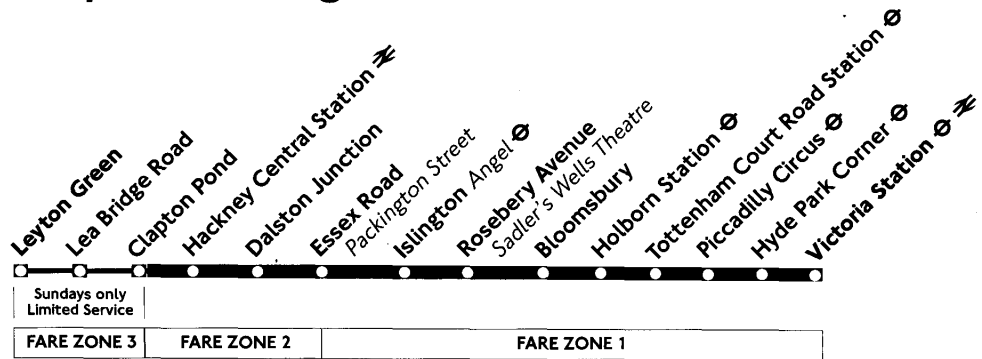

38

Daily

Clapton - Islington - Victoria

Monday - Friday 3-6 minutes (10 minutes evenings)

Saturday Clapton Pond-Tottenham Court Road 5 minutes (10 minutes before 0900 and evenings)
Tottenham Court Road-Victoria 10 minutes

(X) - On Sundays certain buses start from Leyton Green.

38

Daily

Victoria - Islington - Clapton

Monday - Friday	3-6 minutes (10 minutes evenings)
Saturday	Victoria-Tottenham Court Road 10 minutes Tottenham Court Road-Clapton Pond 5 minutes (10 minutes before 0930 and evenings)
Sunday	12 minutes (15 minutes before 1000)

First and Last buses	Monday-Saturday						Sunday										
	First buses		MF		Last buses		First buses		Last buses								
Victoria Station	---	---	---	0625	0635	---	0645	2332	2344	2356	0008	0020	---	0730	2341	0001	0021
Hyde Park Corner	---	---	---	0628	0638	---	0648	2335	2347	2359	0011	0023	---	0733	2344	0004	0024
Piccadilly Circus	---	---	---	0632	0642	SO	0652	2341	2353	0005	0017	0029	---	0739	2350	0010	0030
Tottenham Court Road Station	0602	0614	0626	0636	0646	0646	0656	2347	2359	0011	0023	0035	---	0743	2357	0017	0037
Southampton Row Bloomsbury Square	0605	0617	0629	0639	0649	0649	0659	2350	0002	0014	0026	0038	0726	0746	0001	0021	0041
Islington Angel	0613	0625	0637	0647	0657	0657	0707	2358	0010	0022	0034	0046	0732	0752	0008	0028	0048
Dalston Junction	0622	0634	0646	0656	0706	0706	0716	0008	0020	0032	0044	0056	0741	0801	0019	0039	0059
Hackney Central Station	0626	0638	0650	0700	0710	0710	0720	0012	0024	0036	0048	0100	0745	0805	0023	0043	0103
Clapton Pond (X)	0633	0645	0657	0707	0717	0717	0727	0019	0031	0043	0055	0107	0751	0811	0029	0049	0109