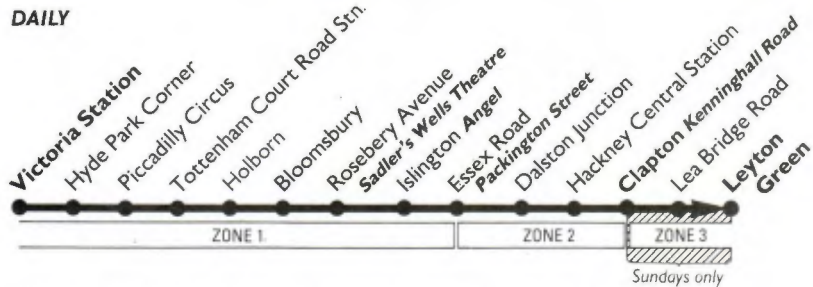

# 38

About every  
6-10 mins.

DAILY

Sundays only

During Monday to Friday peak hours runs in two overlapping sections:- Clapton to Holborn and Hackney Central to Victoria

### FIRST AND LAST BUSES

**Monday to Fridays**  
First

Last

**Saturdays**  
First

Last

**Sundays**  
First

Last

Clapton Kenninghall Road	....	G	0535	G	0545	2252	2310	2329	G	0558	2254	2310	2329	0643	0658	0703	2254	2310	2329	
Hackney Central Station	≡	....	0532	0541	0547	0551	2258	2316	2335	0538	0603	2300	2316	2335	0648	0703	0708	2259	2315	2334
Dalston Junction	....	....	0537	0547	0552	0557	2303	2321	2340	0543	0609	2305	2321	2340	0652	0707	0712	2304	2320	2339
Islington Angel	⊕	....	0546	0556	0601	0606	2311	2329	2348	0551	0617	2313	2329	2348	0700	0715	0720	2312	2328	2347
Holborn (L T) Station	⊕	....	0554	0604	0609	0614	2320	2338	2357	0558	0624	2322	2338	2357	0707	0723	0727	2321	2337	2356
Piccadilly Circus	⊕	....	A	0612	A	0622	2331	2349	0008	A	0633	2333	2349	0008	0715	....	0735	2332	2348	0007
Hyde Park Corner	⊕	....	....	0616	....	0626	2336	2354	0013	....	0638	2338	2354	0013	0720	....	0740	2337	2353	0012
Victoria Station	⊕ ≡	....	....	0619	....	0629	2340	2358	0017	....	0642	2342	2358	0017	0725	....	0745	2341	2357	0016

A - Continues to Tottenham Court Road Station.

CTD/LF

24.2.90

About every  
6-10 mins.

During Monday to Friday peak hours runs in two overlapping sections:- Holborn to Clapton and Victoria to Hackney Central

B

A - Starts from Tottenham Court Road Station. B- Continues to Leyton Garage.

CTD/LF